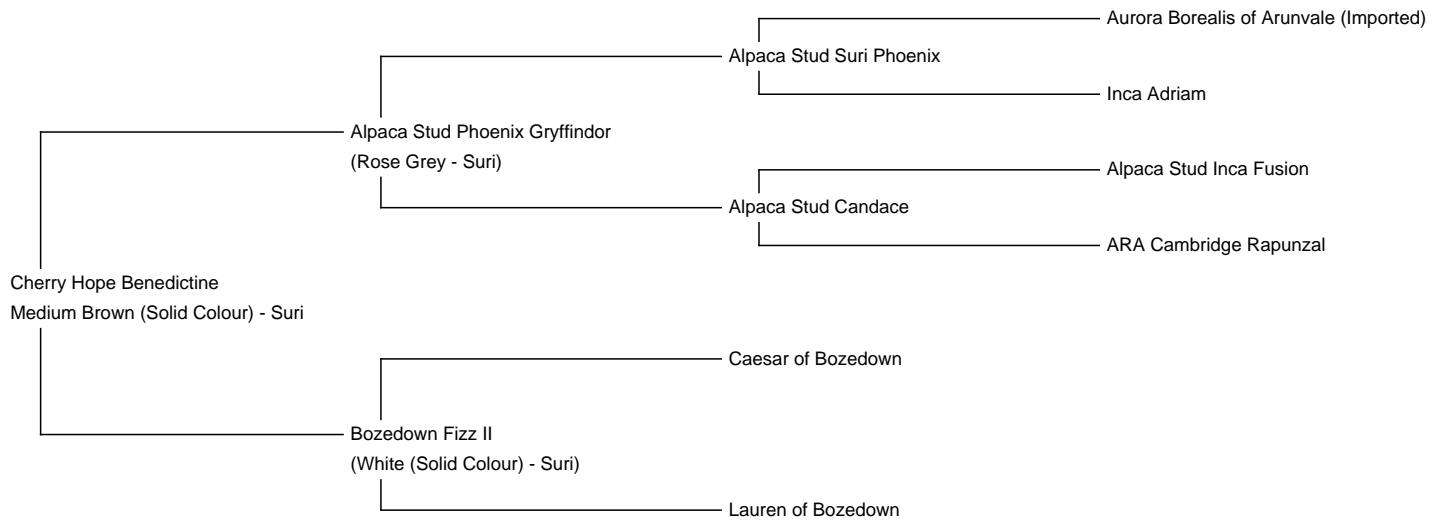

Cherry Hope Benedictine

Service Fee (Drive By): £550.00 (excl VAT)

Sire: Alpaca Stud Phoenix Gryffindor

Dam: Bozedown Fizz II

Breed Type: Suri

Colour: Medium Brown (Solid Colour)

Registered With: BAS-UK28512

Date of Birth: 3rd July 2015

Description:

Benedictine is a strong handsome suri with wonderfully lustrous, uniform, dense, fine fleece. A very soft and gentle nature, Benedictine has produced outstanding cria for us. No VAT added to the listed price for this alpaca.

Prizes Won:

Northumberland County Show 2016 - 1st prize Suri Junior Male Brown

Northumberland County Show 2016 - Suri Supreme Champion

Yorkshire Halter Show 2016 - 2nd Suri Intermediate Male Brown

Benedictine Supreme Suri Champion

Benedictine