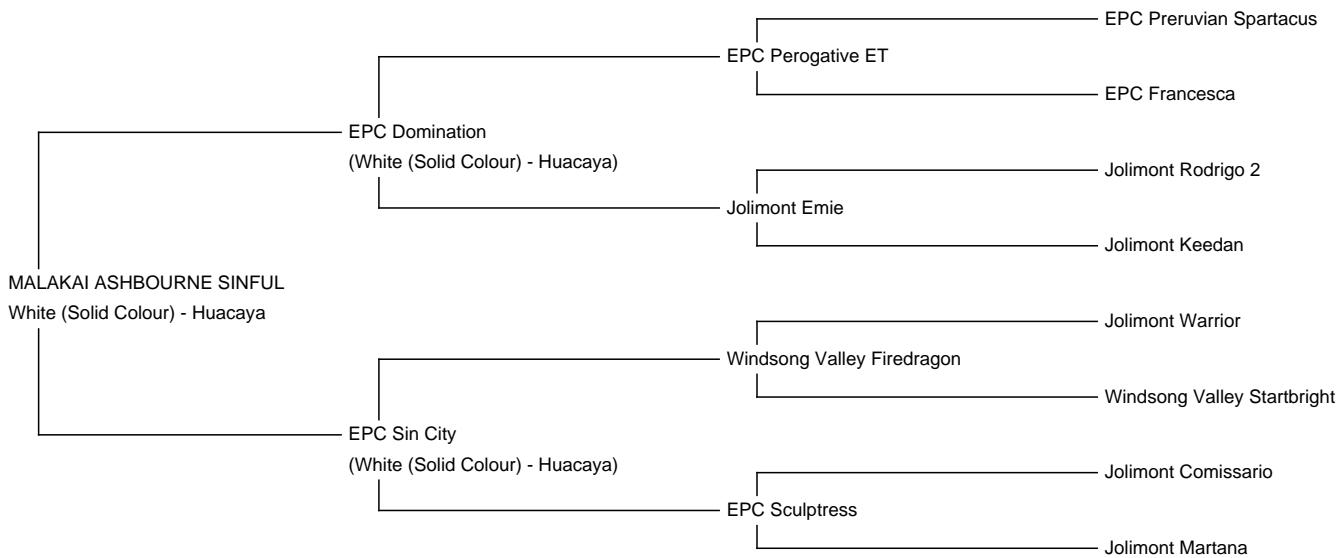

# MALAKAI ASHBOURNE SINFUL

**Service Fee (On Farm):** Contact For Fee

**Service Fee (Drive By):** Contact For Fee

**Sire:** EPC Domination

**Dam:** EPC Sin City

**Breed Type:** Huacaya

**Colour:** White (Solid Colour)

**Registered With:** AAA - 243601

**Blood Lineage:** Firedragon, Sin City

**Date of Birth:** 18th March 2018

## Description:

Colour Coat Test: ee AA - Non-Grey.

Malakai Ashbourne Sinful is the result of 2 outstanding parents. His mother was the 4 time National Champion - EPC Sin City. His father is EPC Domination.

A well balanced true to type Macho Huacaya, Sinful displays elite characteristics, which have resulted in him winning back to back Best Male Huacaya at the Royal Sydney Show - 2021 & 2022.