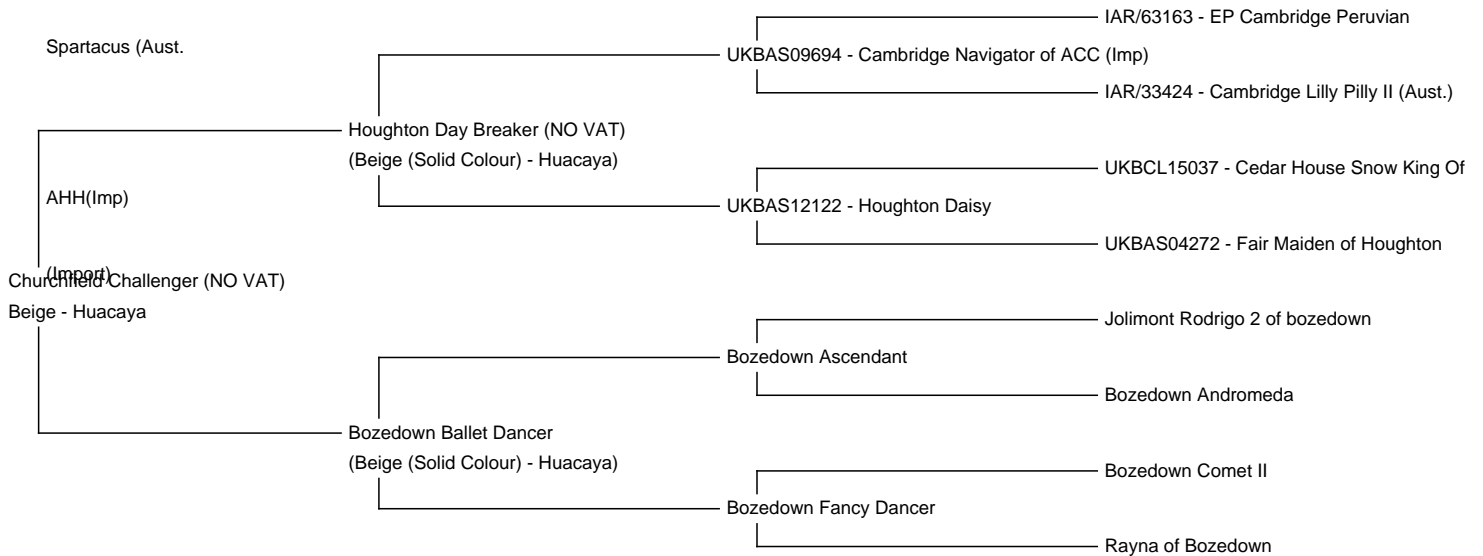

Churchfield Challenger (NO VAT)

Service Fee (Drive By): £400.00

Service Fee (Mobile Mate): £500.00

Sire: Houghton Day Breaker (NO VAT)

Dam: Bozedown Ballet Dancer

Breed Type: Huacaya

Colour: Beige

Registered With: BAS

BNBAS13133

Blood Lineage: AUS

Date of Birth: 19th July 2019

Fleece: (3rd)

17.70µ SD 3.50µ CV 19.70%

(taken on 18th May 2022 at 2 Years and 10 Months of age)

Fibre Testing Authority: Art of Fibre

Description: