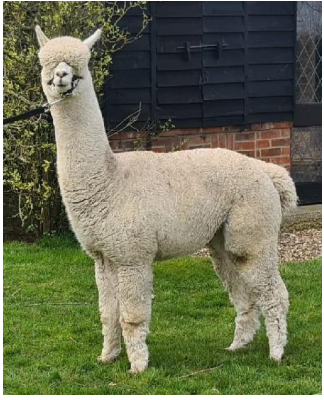

Churchfield Challenger