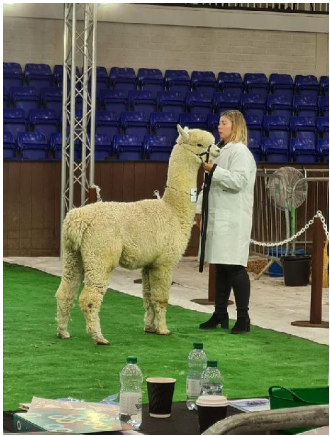

Churchfield Challenger