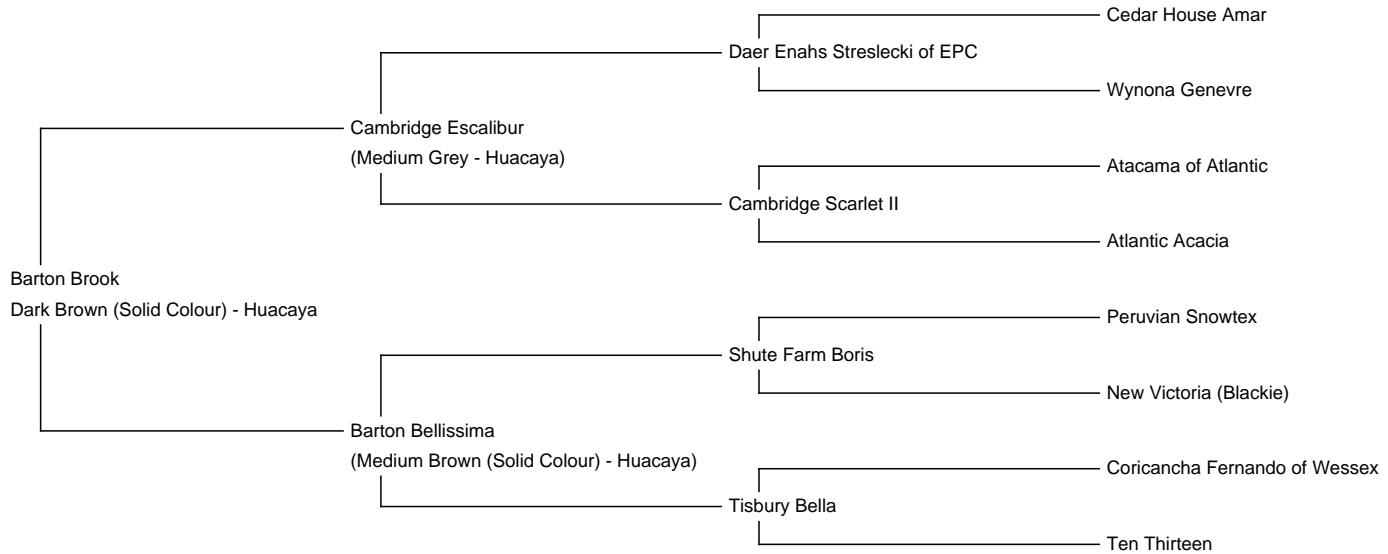

Barton Brook

Service Fee (On Farm): Contact For Fee

Sire: Cambridge Escalibur

Dam: Barton Bellissima

Breed Type: Huacaya

Colour: Dark Brown (Solid Colour)

Registered With: British Alpaca Society, UKBAS37971

Blood Lineage: Australian / Peruvian

Date of Birth: 11th September 2018

Description:

Brook is a keen young stud male with high quality grey and black genetics in his bloodline. He has sired four progeny to-date: two mid-brown males (from fawn dams), a dark brown female (from a fawn dam) and a white female (from a white dam). Two of these are available for inspection at the farm in Somerset. More photos are available on request.