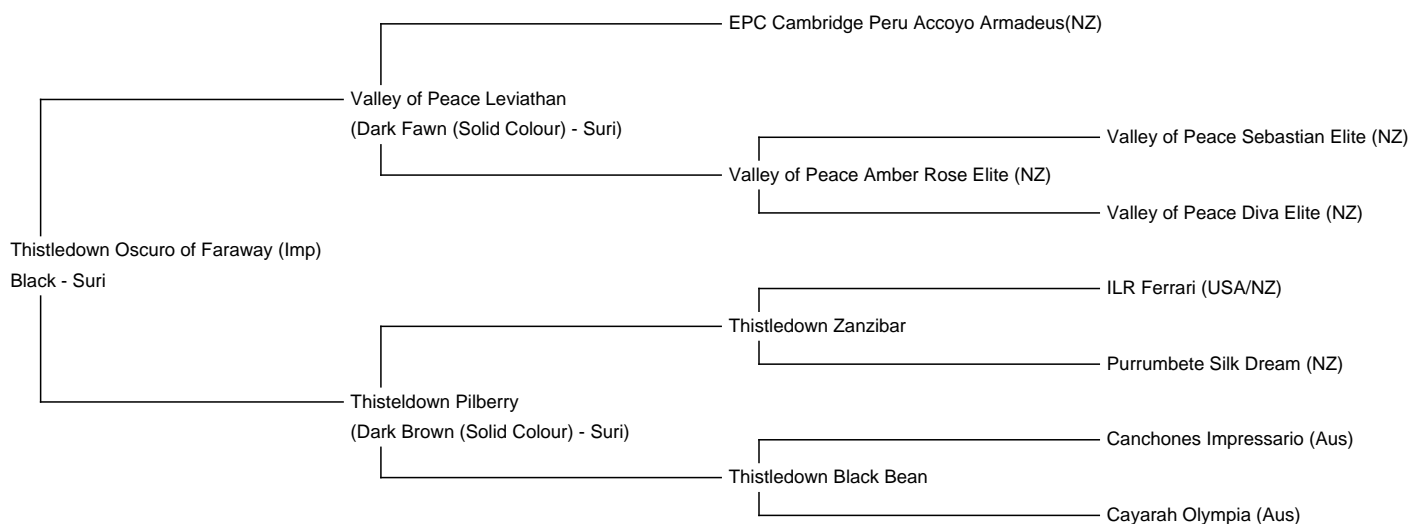

Thistledown Oscuro of Faraway (Imp)

Service Fee (Drive By): £750.00

Service Fee (Mobile Mate): £850.00

Sire: Valley of Peace Leviathan

Dam: Thisteldown Pilberry

Breed Type: Suri

Colour: Black

Registered With: British Alpaca Society

UKBAS39318

Blood Lineage: Thistledown, Valley of Peace

Date of Birth: 23rd February 2014

Fleece: (4th)

22.10µ SD 4.50µ

Description:

Imported from New Zealand in 2021, Thistledown Oscuro is a stunning blue black male with an exceptionally solid frame and a broad chest. His most standout trait is his exquisite broad, wedge shaped head, a trait he is stamping on his progeny.

Oscuro is Grandsire to 50+ championship awards in the UK over the last couple of years, but proved himself as the outstanding black stud he truly is when his son Winsaula Trendsetter won BAS National Fawn champion at the National Show. Competing in a fawn class with the very best of white and light breeding, it is pretty spectacular for black breeding to win!

Oscuro comes from two of Thistledown's best producing Sire lines, Thistledown Zanzibar through his Dam, and Valley of

Peace Leviathan through his Sire.

He has a wonderful easy temperament and has received a ribbon at every show he has attended. Before leaving NZ he won Champion Senior male at the AANZ National in 2017 and was put forward for the Supreme line up.