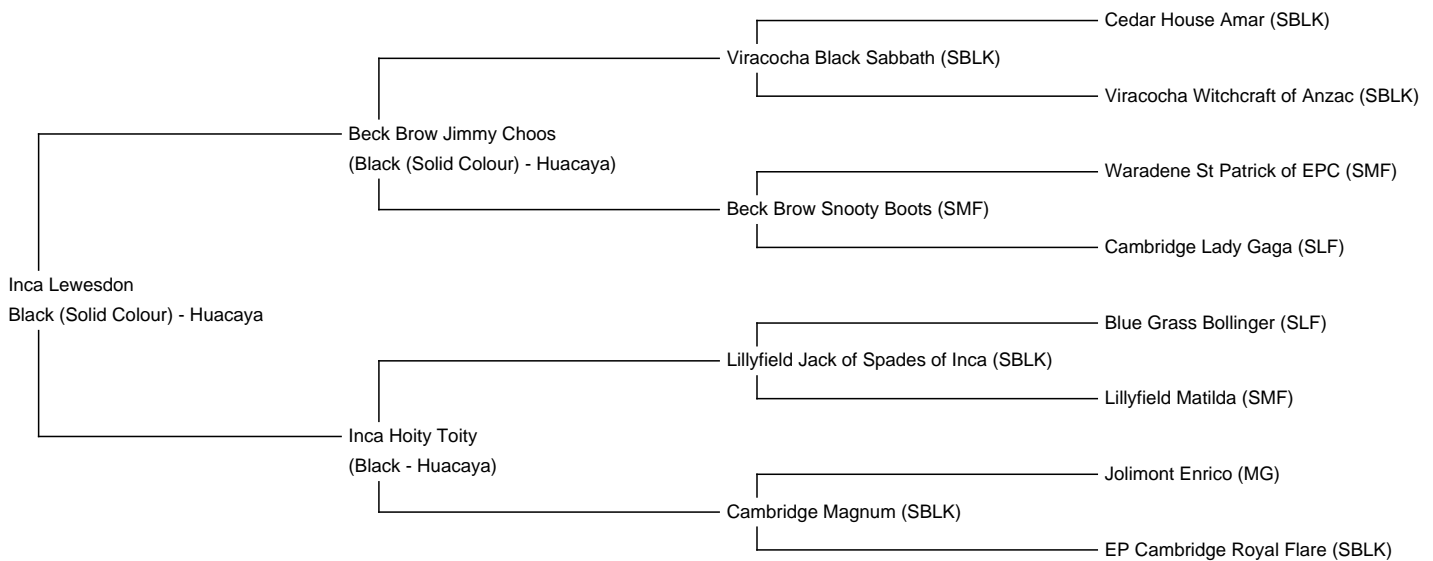

## Inca Lewesdon

**Service Fee (Drive By):** £450.00 (excl VAT)

**Service Fee (Mobile Mate):** £750.00 (excl VAT)

**Sire:** Beck Brow Jimmy Choos

**Dam:** Inca Hoity Toity

**Breed Type:** Huacaya

**Colour:** Black (Solid Colour)

**Registered With:** British Alpaca Society - UKBAS37455

**Blood Lineage:** UK Bloodlines

**Date of Birth:** 17th August 2017

### Description:

Inca Lewesdon has been a quietly kept secret here at Inca and now is the time to bring him forward as he takes a major role in our breeding programme. Bred from 2019 BAS National Show Champion, Beck brow Jimmy Choos and from Inca Hoity Toity who herself is a champion and from a highly decorated line that has produced alpacas such as Inca Gratitude, Inca Jealousy and Inca Hallmark.