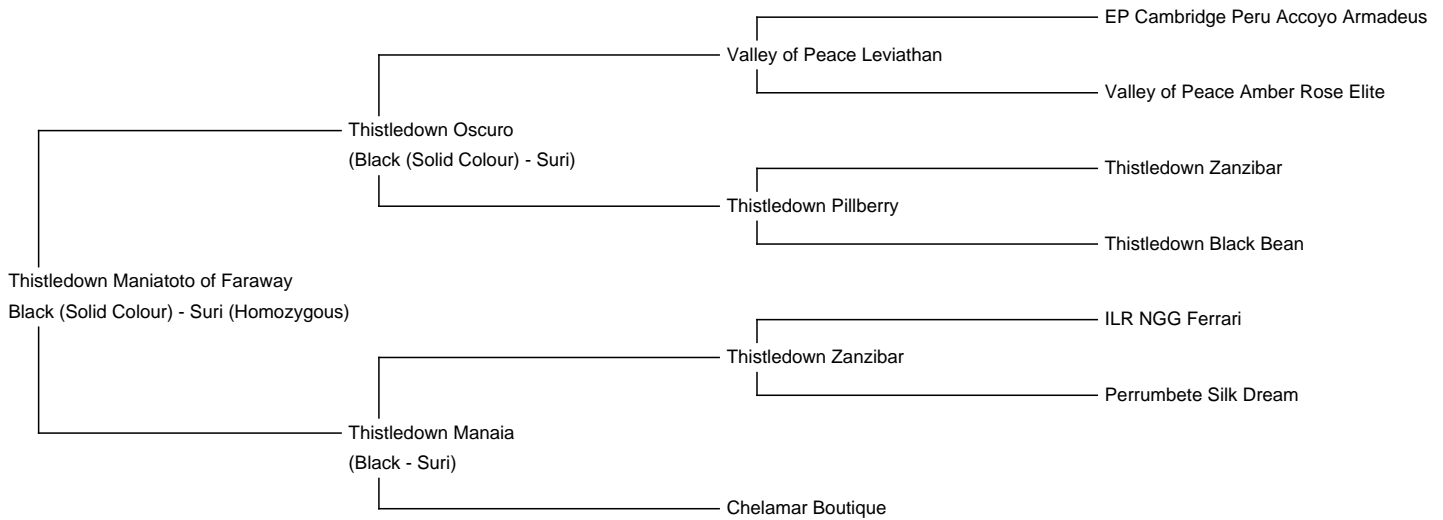

Thistledown Maniatoto of Faraway

Service Fee (Drive By): £850.00 (excl VAT)

Service Fee (Mobile Mate): £900.00 (excl VAT)

Sire: Thistledown Oscuro

Dam: Thistledown Manaia

Breed Type: Suri (Homozygous)

Colour: Black (Solid Colour)

Registered With: BAS

AAA

Blood Lineage: NZ/USA/Accoyo

Date of Birth: 21st February 2017

Description:

Thistledown Maniatoto has the most exquisite handling fleece with high lustre, fine uniform micron and good density. Maniatoto was shown in New Zealand as a junior and intermediate to high acclaim. His second fleece showed excellent follicular alignment and lovely lustre. He feels superb!

He has extremely good genetics on both his dam and sire lines. Both parents are BLACK.

His dam Thistledown Manaia is one of Thistledown's top performing dams, producing a number of stud males.

His sire Thistledown Oscuro of Faraway is a multi-winning Champion who has retained his fineness as a working male.