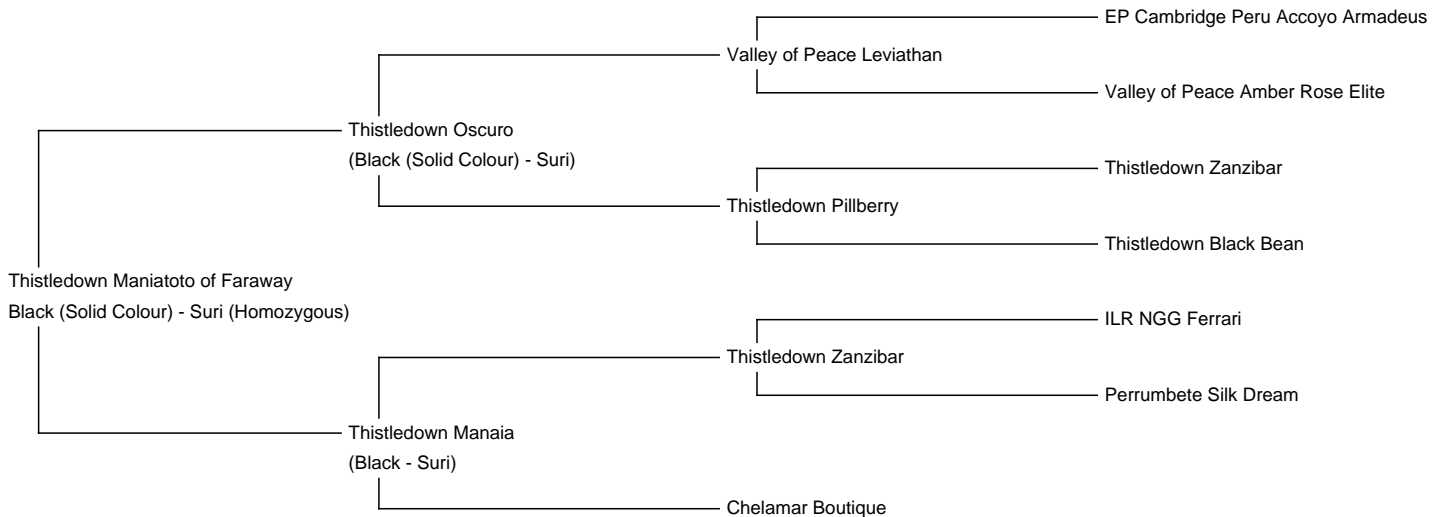

Thistledown Maniatoto of Faraway

Service Fee (Drive By): £850.00 (excl VAT)

Service Fee (Mobile Mate): £900.00 (excl VAT)

Sire: Thistledown Oscuro

Dam: Thistledown Manaia

Breed Type: Suri (Homozygous)

Colour: Black (Solid Colour)

Registered With: BAS

AAA

Blood Lineage: NZ/USA/Accoyo

Date of Birth: 21st February 2017

Description:

Thistledown Maniatoto has the most exquisite handling fleece with high lustre, fine uniform micron and good density. Maniatoto was shown in New Zealand as a junior and intermediate to high acclaim. His second fleece showed excellent follicular alignment and lovely lustre. He feels superb!

He has extremely good genetics on both his dam and sire lines. Both parents are BLACK.

His dam Thistledown Manaia is one of Thistledown's top performing dams, producing a number of stud males.

His sire Thistledown Oscuro of Faraway is a multi-winning Champion who has retained his fineness as a working male.

NZ National Show 2017, 1st Junior Black Suri

NZ Northern Show, Champion Junior Male Suri

NZ Canterbury Show 2017, Champion Black Suri

NZ Canterbury Show 2017, Champion Junior Male Suri

NZ Oxford Show 2018, 1st Intermediate Black Male Suri