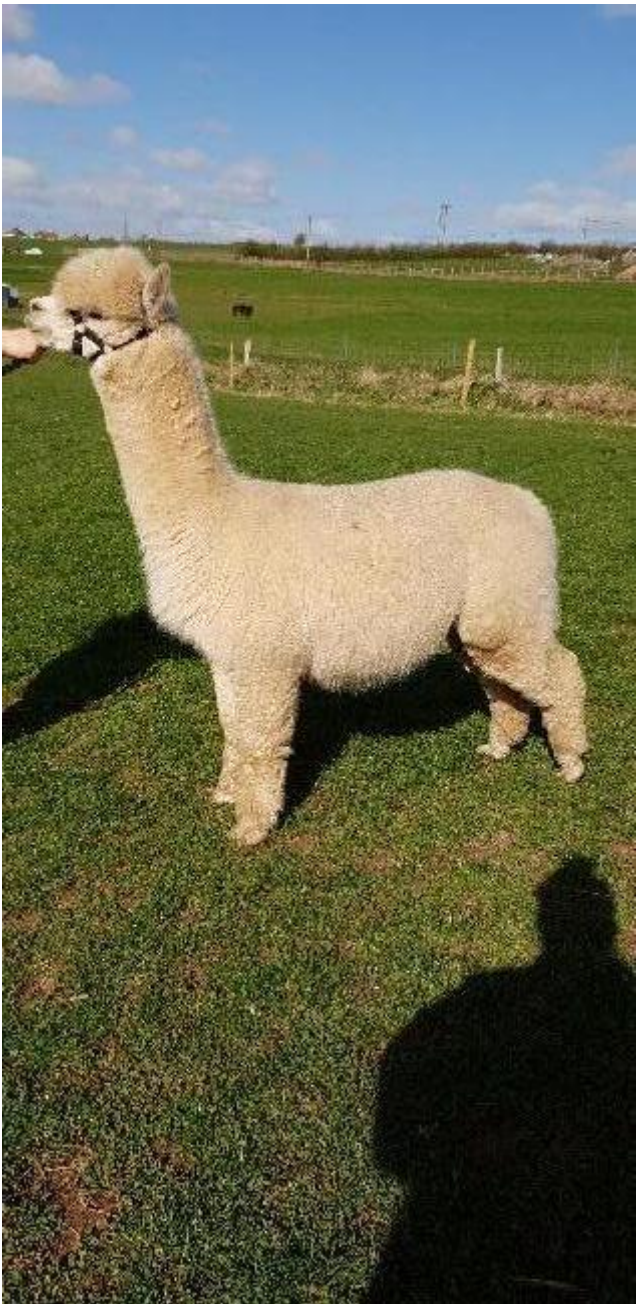

Helena Galleron (Alfie) - Fleece