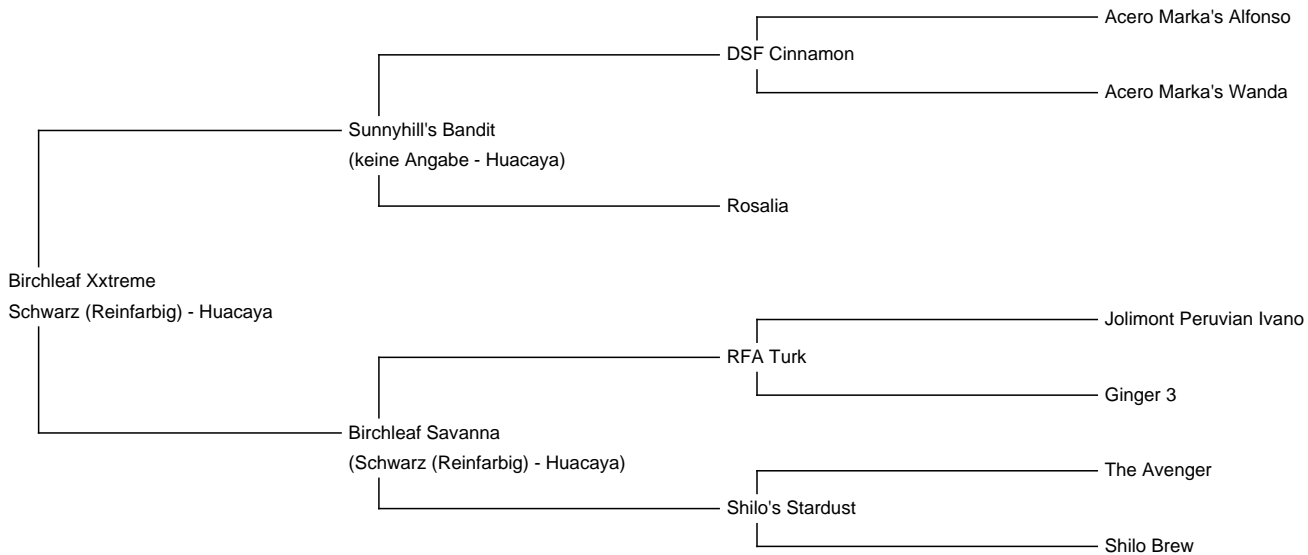

Birchleaf Xtreme

Servicegebühr (Auf dem Hof): Gebühr bei Anfrage

Vater: Sunnyhill's Bandit

Mutter: Birchleaf Savanna

Rasse: Huacaya

Farbe: Schwarz (Reinfarbig)

Registriert mit: ARI #: 30888746

CLAA #: 34729

Blutlinie: Peruvian/Bolivian/Chilean

Geburtsdatum: 3/06/2007

Beschreibung:

Xtreme is a superb male, exhibiting the optimal characteristics of a successful herdsire. His conformation and fibre quality, the black and grey colours in his background and the championship bloodlines in his pedigree make him an ideal fit into our black and grey breeding program.

RFA Turk has won numerous Reserve, Grand and Supreme championships, and is in great demand as a top Canadian herdsire. Jolimont Peruvian Ivano, a renowned herdsire, sired many champions throughout his career.

Xtreme's sire, Sunnyhill's Bandit is producing amazing coloured offspring including black and grey. Bandit is out of a Bolivian line, from the Acero Marka's herd.

As his pedigree holds much black and grey, we anticipated that Xtreme could pass on these colours to his cria. He has now proven that he can produce solid black and dark coloured crias, even when bred to white females.