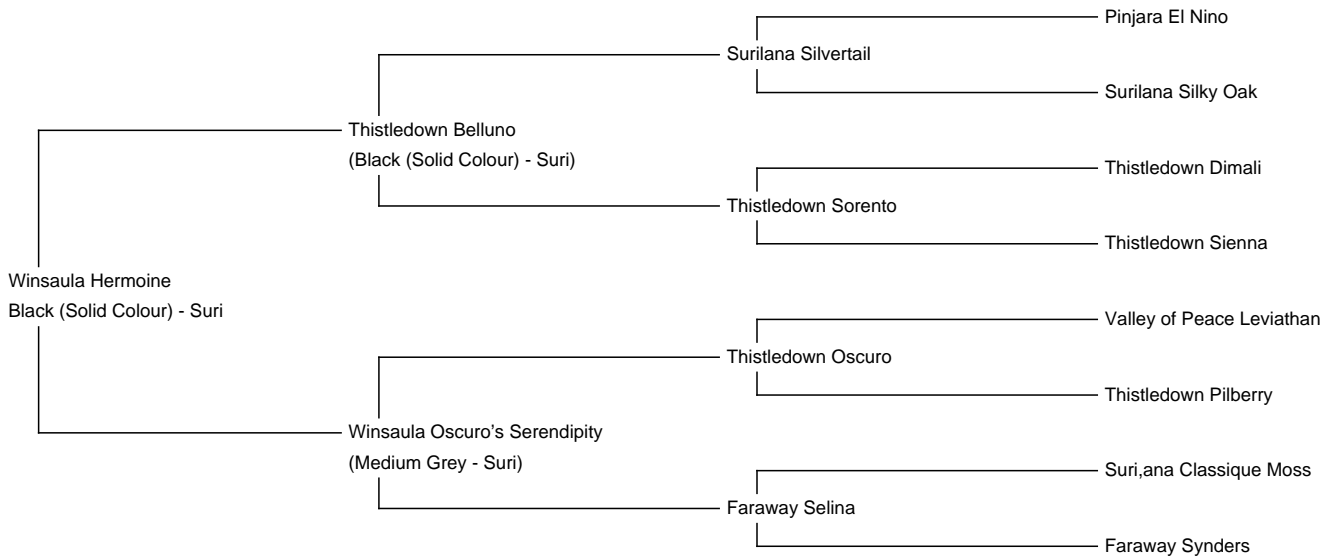

# Winsaula Hermoine (NEW!)

**Price:** £1,200.00

**Sire:** Thistledown Belluno

**Dam:** Winsaula Oscuro's Serendipity

**Type:** Female

**Breed Type:** Suri

**Colour:** Black (Solid Colour)

**Registered With:** The British Alpaca Society UKBAS 48365

**Blood Lineage:** Thistledown (NZ) Suriana (AUS)

**Date of Birth:** 5th May 2025