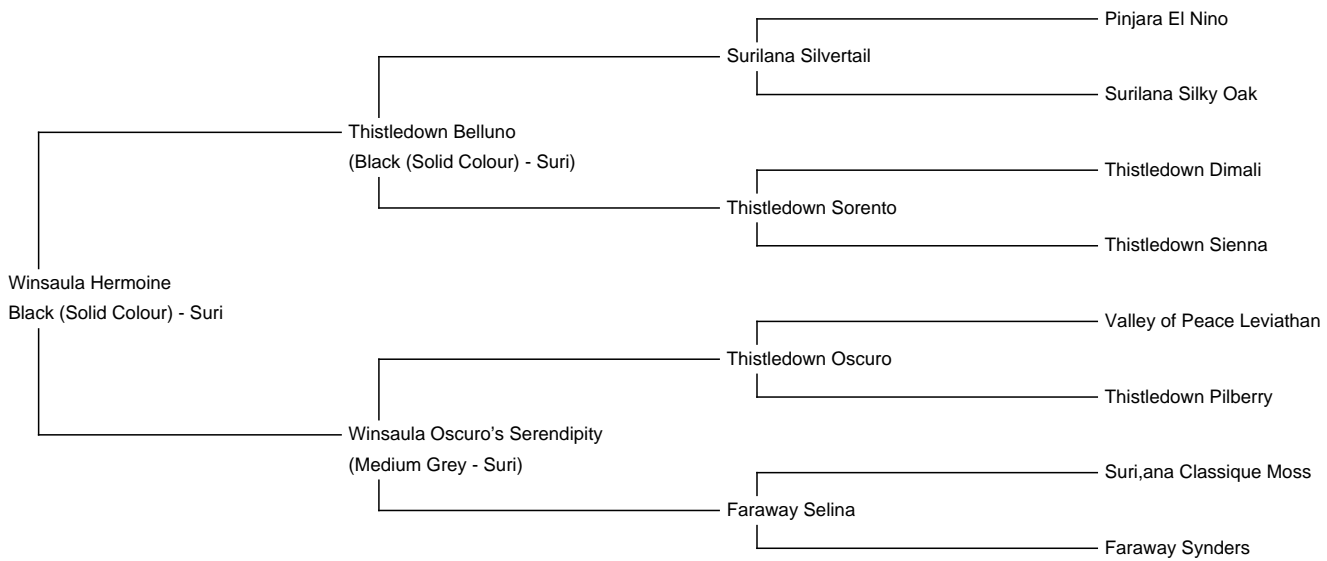

Winsaula Hermoine (NEW!)

Price: £1,200.00

Sire: Thistledown Belluno

Dam: Winsaula Oscuro's Serendipity

Type: Female

Breed Type: Suri

Colour: Black (Solid Colour)

Registered With: The British Alpaca Society UKBAS 48365

Blood Lineage: Thistledown (NZ) Suriana (AUS)

Date of Birth: 5th May 2025

Description:

Packed with an abundance of world class genetics Hermione is a very true to type Suri standing on a very robust frame, with good lustre and holding a very fine fleece. She has a great presence, is well balanced and carries a nice lock structure holding a good degree of density.