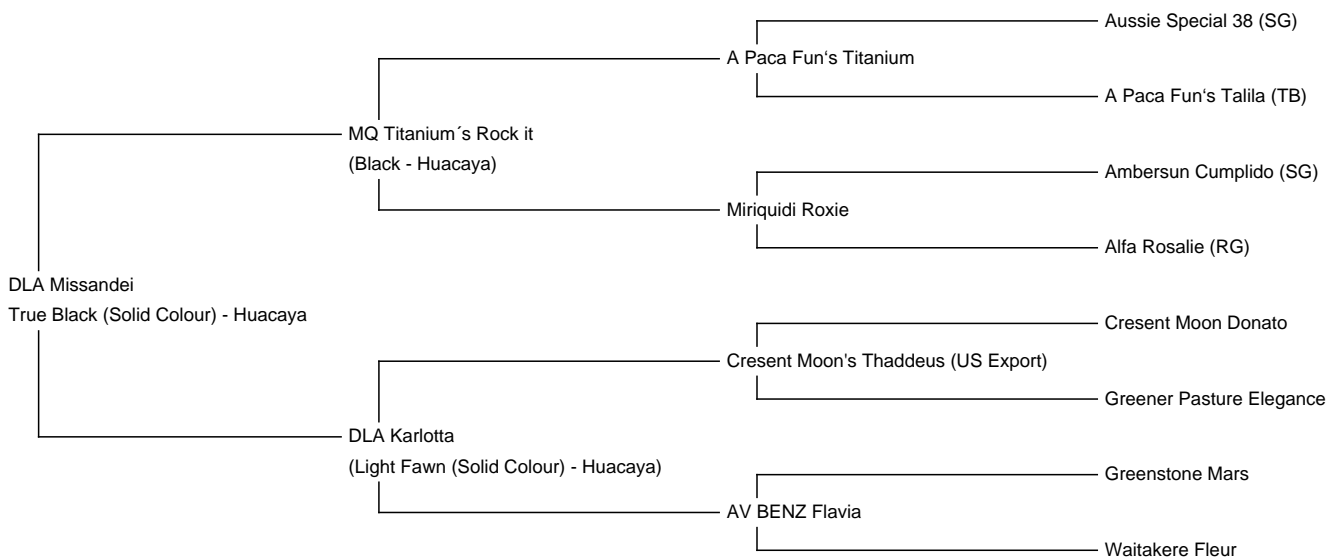

## DLA Missandei (NEW!)

**Price:** €1,000.00 Sales tax is included in this price. (SOLD)

**Sire:** MQ Titanium's Rock it

**Dam:** DLA Karlotta

**Type:** Female

**Breed Type:** Huacaya

**Colour:** True Black (Solid Colour)

**Registered With:** AAeV

**Blood Lineage:** USA, Australien, NZ

**Date of Birth:** 6th June 2020

Diameter (Micron) of first fleece sample: 19.30 $\mu$

**Fleece:** (3rd)

21.80 $\mu$  SD 4.60 $\mu$  CV 21.00% % Over 30 Microns( $\mu$ ) 5.30% SF 21.20 $\mu$  Curvature 36.50 deg/mm

TOLLE VLIESEIGENSCHAFTEN!

F-LINIE!

DLA Missandei, geboren 2020, black (DIE SCHÖNE aus der F-Linie)

Vater: MQ Titanium's Rock it, true black (A Paca Fun's Titanium x MQ Roxi)

Mutter: DLA Karlotta, light fawn, Champion Stute (AV Benz Flavia x Crescent Moon's Thaddeus)

Blutlinien: Aquaviva Titus Aqua (NZ), ILR Alpine Fiber's Brutus (Import USA), Peruvian Hemingway G171, Jolimont Picasso, Jolimont Titanium, Purumbete Inti, ILR Peruvian Arames, Crescent Moon's Donato, Peruvian Accoyo Elite 5057, Green Pasture Elegance, Paca Fun's Titanium (silver grey), Aussie 38 Spezial (grey), Silver Legend of KPR (grey), Peruvian, Shanbrooke Accoyo Rasputin, Accoyo Shere Khan, ILR Snowmass Grey Legend, Ambersun Cumplido Ambersun Cuba, Kingston Park Paragon, ILR Peruvian Auzengate, Purumbete Othello, Purumbete Oscar, Purumbete Highlander