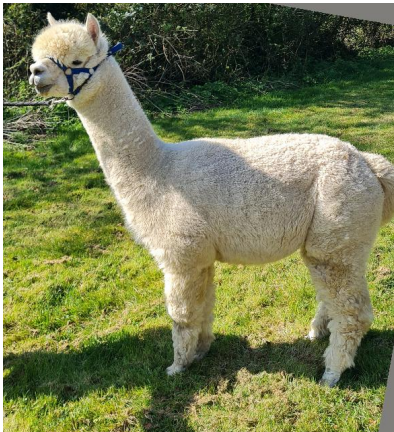

CME Florian April 2025