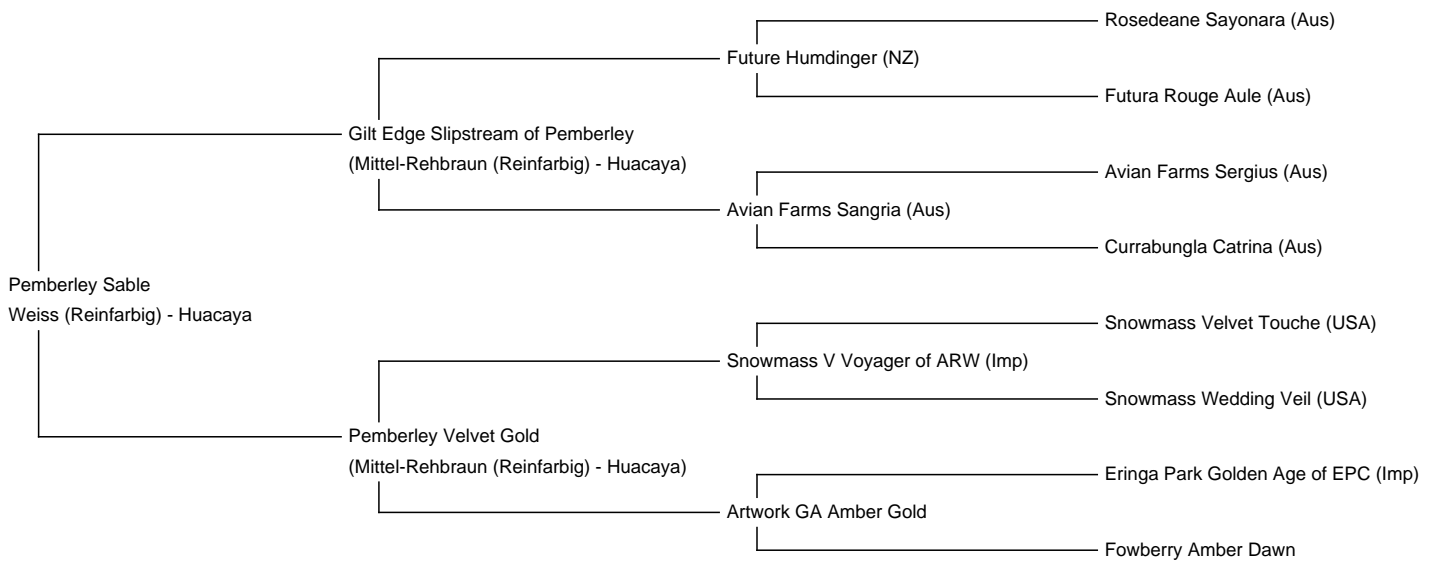

Pemberley Sable

Preis: €3,500.00 (excl VAT)

Vater: Gilt Edge Slipstream of Pemberley

Mutter: Pemberley Velvet Gold

Typ: Trächtige Stute (Trächtig)

Rasse: Huacaya

Farbe: Weiss (Reinfarbig)

Registriert mit: British Alpaca Society

UKBAS41991

Blutlinie: NZ/Aus/USA

Geburtsdatum: 29/08/2022

Beschreibung:

Pemberley Alpacas are having to sell our entire herd. Our herd was founded on the principle of improving our genetics and as such we have some stunning alpacas to sell.

Sable is a lovely little female with an excellent pedigree. She is definitely a keeper.

Sable has been veterinary scanned pregnant (first cria) to Pemberley Tignanello, our superb "homegrown" stud male from multi champions Furze Park Pennant and Softfoot Koo Wee Rup.

Name des Deckhengsts: Pemberley Tignanello (Mittel-Rehbraun)

Letztes Deckdatum: 28/08/2024

Geburtstermin des Crias (Trächtige Stute): 28/07/2025

Anzahl geborener Crias dieser Stute: 0

Alpaka Foto 1