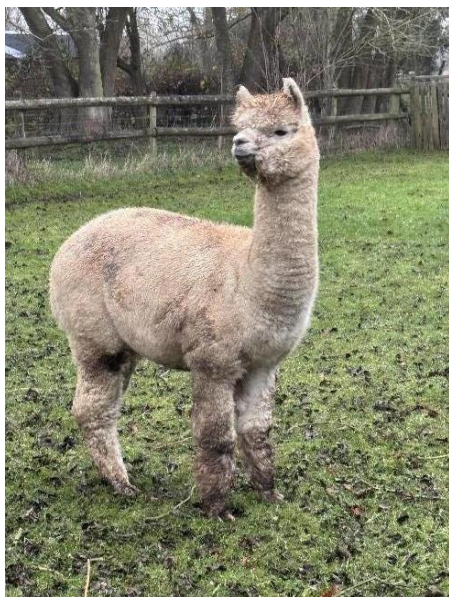

Alpaca Photo 2

Alpaca Photo 1