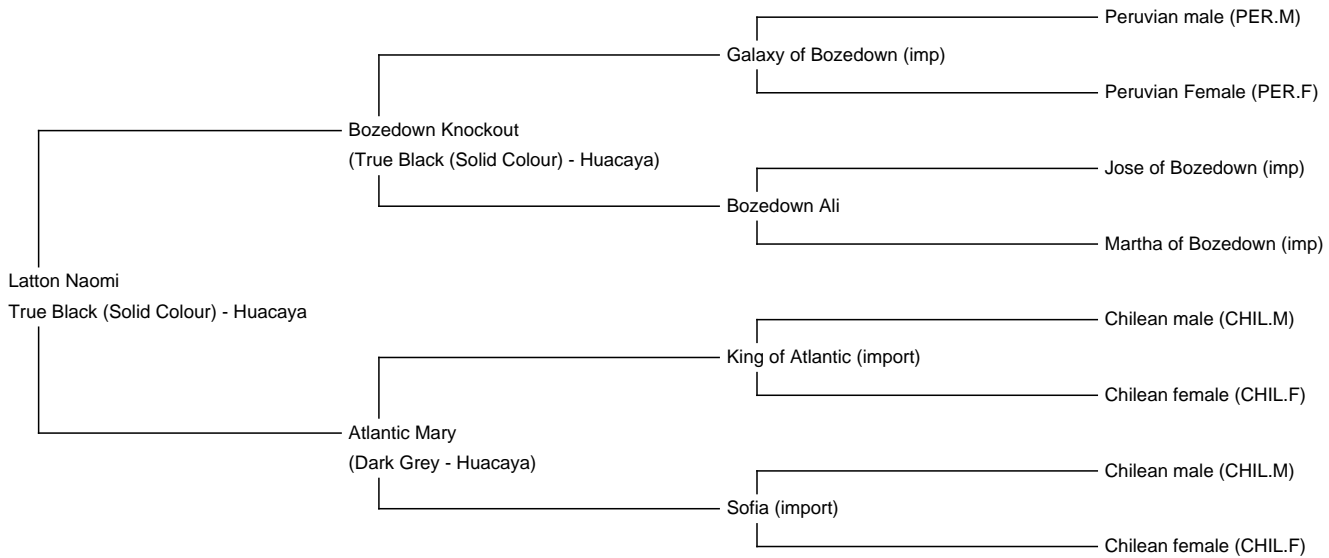

Latton Naomi

Price: £800.00

Sire: Bozedown Knockout

Dam: Atlantic Mary

Type: Female

Breed Type: Huacaya

Colour: True Black (Solid Colour)

Registered With: British Alpaca Society (BAS)

UKBAS26288

Blood Lineage: United Kingdom

Date of Birth: 19th July 2014

Description:

Naomi is a great reliable breeding female, who is a great protective mum, she has had this year off. she has had two beautiful quality bay black females with us and previously one male and one female prior two us owning her.