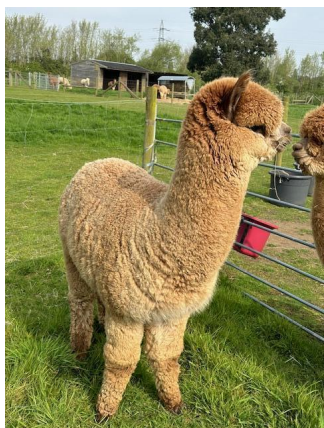

AANZ National Show 2018, 4th place 12-24 month Mid/Dark Fawn Male
Royal Waikato Show 2018, 2nd place 12-24 month Mid/Dark Fawn Male
Central Region Colourbration 2018, 1st place 12-24 month Mid/Dark Fawn Male
Central Region Colourbration 2018, Champion Mid/Dark Fawn Male
Central Region Colourbration 2018, Supreme Champion Mid/Dark Fawn Huacaya
North Island Colourbration 2019, 1st place 12-24 month Mid/Dark Fawn Male Fleece
North Island Colourbration 2019, Champion Male Mid/Dark Fawn Fleece
North Island Colourbration 2019, Supreme Champion Mid/Dark Fawn Fleece

Goose 1