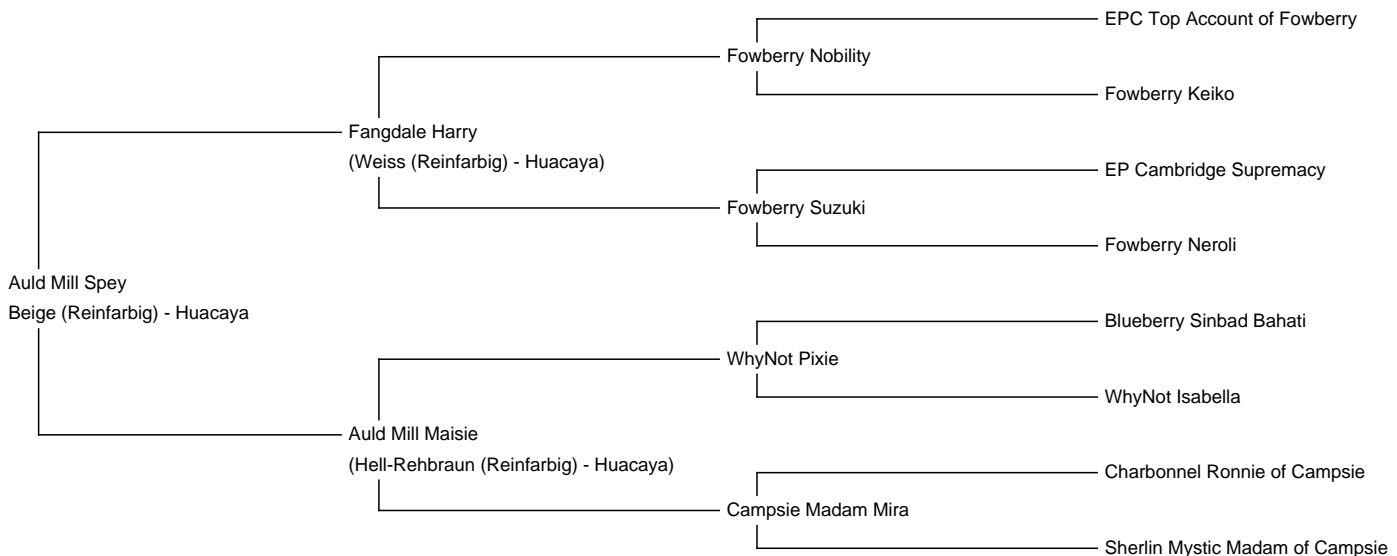

Auld Mill Spey

Preis: k/A (VERKAUFT)

Vater: Fangdale Harry

Mutter: Auld Mill Maisie

Typ: Trächtige Stute (Trächtig)

Rasse: Huacaya

Farbe: Beige (Reinfarbig)

Registriert mit: British Alpaca Society

AULBASUK 22181

Geburtsdatum: 6/07/2022

Vlies: (1.)

17.00µ Standardabweichung 3.90µ COV (der Variationskoeffizient) 22.70% % über 30 Mikron(µ) 0.80%

(Entnommen an 1/05/2023 im alter von 10 Monate)

Faser-Untersuchungsorganisation: The Fibre Lab

Beschreibung:

Spey is a stylish young female well grown for her age. She has excellent fleece stats, very even colour and a fleece with a lovely handle.

Both her dam's and her sire's genetics carry a lot of quality. She is a grand-daughter of Fowberry Nobility and a great granddaughter of Top Account of Fowberry. On her dam's side she has NZ genetics from her great grandmother Sherlin Mystic Madam of Campsie, a daughter of Pinjarra White Spirit.

Please contact us for more details and for our Terms and Conditions of Sale. All prices are subject to VAT.

Gewonnene Preise:

Never shown

Name des Deckhengsts: Lythe Brow Calix (Weiss)
Letztes Deckdatum: 10/07/2014
Geburtsstermin des Crias (Trächtige Stute): 10/06/2015
Anzahl geborener Crias dieser Stute: 0