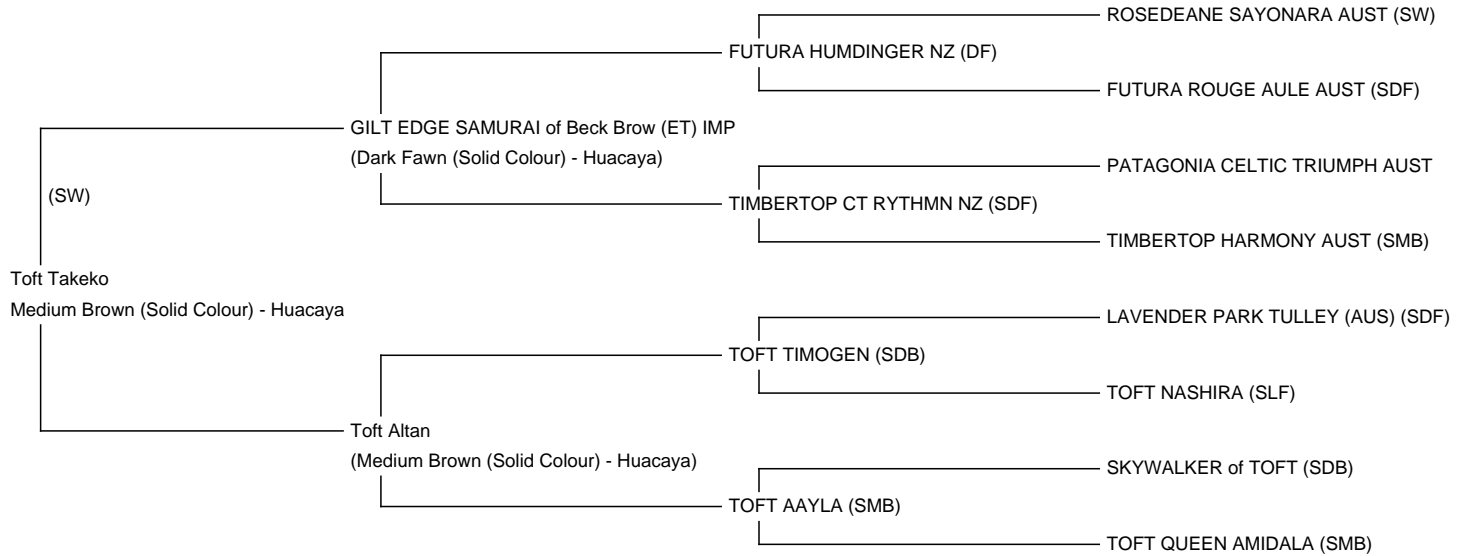

Toft Takeko

Price: £3,750.00 (excl VAT)

Sire: GILT EDGE SAMURAI of Beck Brow (ET) IMP

Dam: Toft Altan

Type: Female

Breed Type: Huacaya

Colour: Medium Brown (Solid Colour)

Registered With: TOFBASUK491

Date of Birth: 28th May 2019

Fleece: (5th)

20.70µ SD 4.70µ CV 22.70% % Over 30 Microns(µ) 4.00%

(taken on 15th April 2024 at 4 Years and 11 Months of age)

Description:

TOFT TAKEKO is a young good natured, very compact solid dark fawn alpaca out of TOFT Altan (SDF) a Timogen daughter and Gilt Edge Samurai of Beck Brow(SDF) an imported Champion male. She is a small beautifully conformed alpaca exhibiting a uniform colour consistent fleece on a solid frame. As you can see from her stats she is maintaining real quality in her fleece as she get older.

TOFT Takeko produced a beautiful Medium Brown male cria tin 2024 TOFT T-Rex to the Big Bopper with a remarkable fleece. Superfine and superdense T-Rex is truly impressive,

TOFT TAKEKO - is scanned pregnant for 2025 to our Champion Stud male The Big Bopper

EDD:- 02/05/2025

http://www.toftalpaca.com/Article_Stockforsale_Huacayafemales_TOFTTAKEKO.aspx

Number of Crias bred from female: 3

TOFT TAKEKO