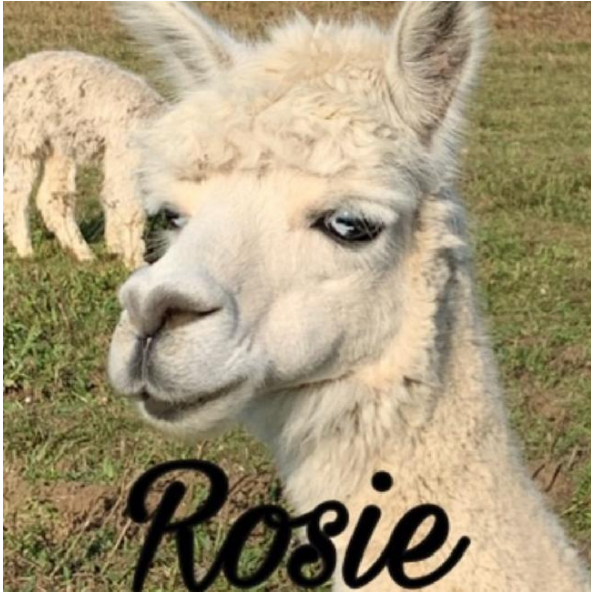

Alpaca Photo 1