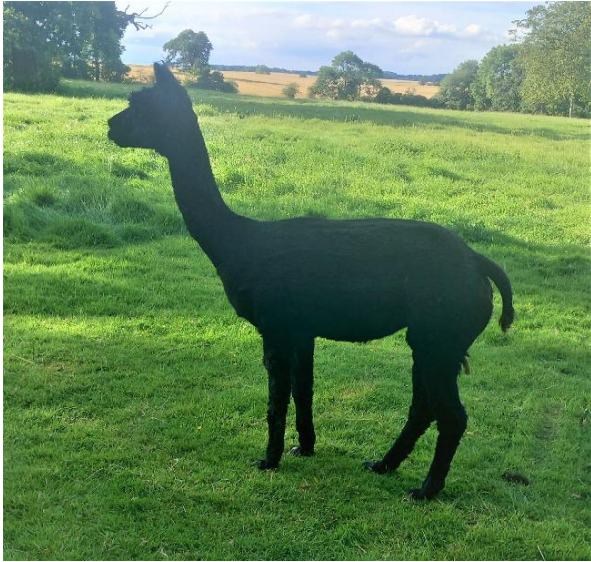

Georgie side 1