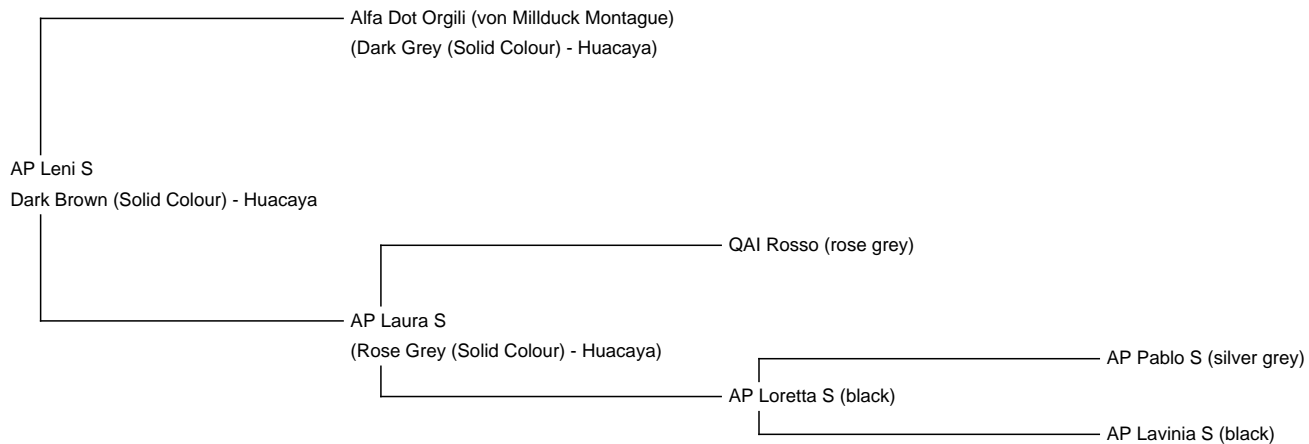

AP Leni S

Price: €6,490.00 Sales tax is included in this price. with female cria at foot

Sire: Alfa Dot Orgili (von Millduck Montague)

Dam: AP Laura S

Type: Pregnant Female (Pregnant)

Breed Type: Huacaya

Colour: Dark Brown (Solid Colour)

Blood Lineage: Australien / Chile

Date of Birth: 16th May 2018

Fleece: (2nd)

22.50µ SD 5.20µ CV 23.00% SF 22.70µ Curvature 33.90 deg/mm Staple Length 80 mm

(taken on 30th May 2020 at 2 Years of age)

Fibre Testing Authority: Das AZVD FASERLABOR

Description:

Leni ist eine zuverlässige Zuchtstute.

Ihre Stärken:

Sehr korrekter Körperbau

Gutes, dichtes Vlies

Vater Alfa Dot Orgili stammt von Millduck Montague ab

Trägt Grau-Genetik durch AP Laura S / QAI Rosso

Ruhiger Charakter

Name of covering male: AP Fabiano S (Medium Grey)

Last Mating Date: 1st June 2023

Estimated Date Cria Due (Pregnant Female): 1st May 2024

Number of Crias bred from female: 2

Sire of Cria at Foot: AP Fabiano S (Medium Grey)