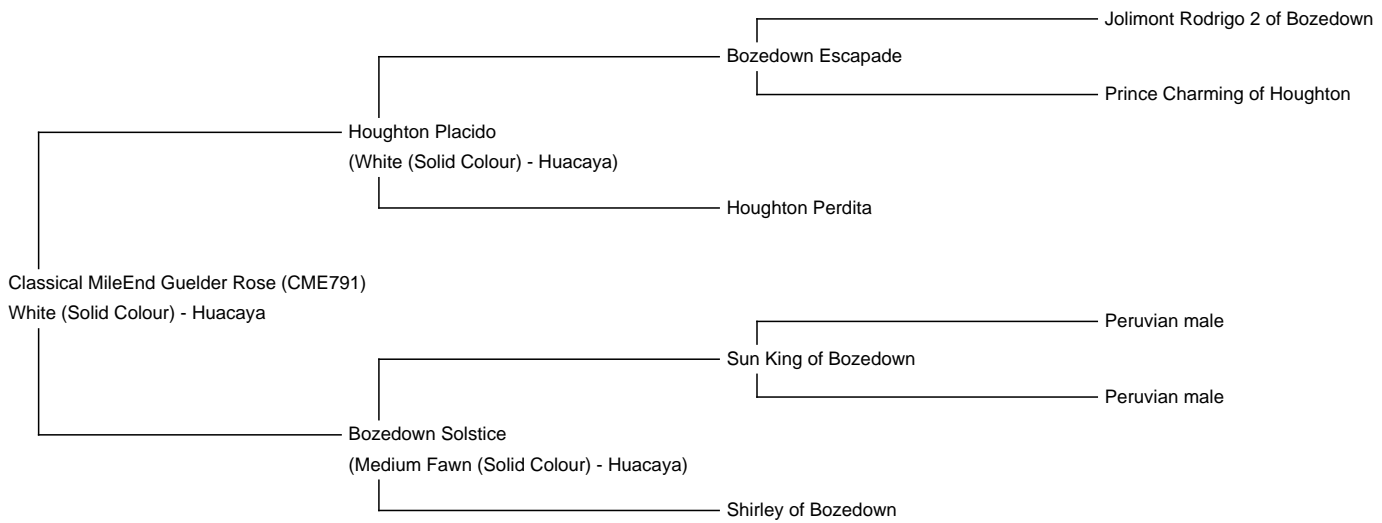

# Classical MileEnd Guelder Rose (CME791)

**Price:** £3,250.00

**Sire:** Houghton Placido

**Dam:** Bozedown Solstice

**Type:** Pregnant Female (Pregnant)

**Breed Type:** Huacaya

**Colour:** White (Solid Colour)

## Description:

Striking Houghton Placido daughter, so like him in head style, with a seriously dense fleece. Excellent conformation on this girl with good bone and a strong frame. She has a fawn dam and has been bred to our new fawn stud male Evolution Volcanicity who has the benefit of many excellent Snowmass bloodlines.

Guelder Rose's sire Placido was Champion White Male at the BAS National 2019 and winner of the progeny class in 2022.

**Name of covering male:** Evolution Volcanicity (Medium Fawn)

**Last Mating Date:** 28th August 2022