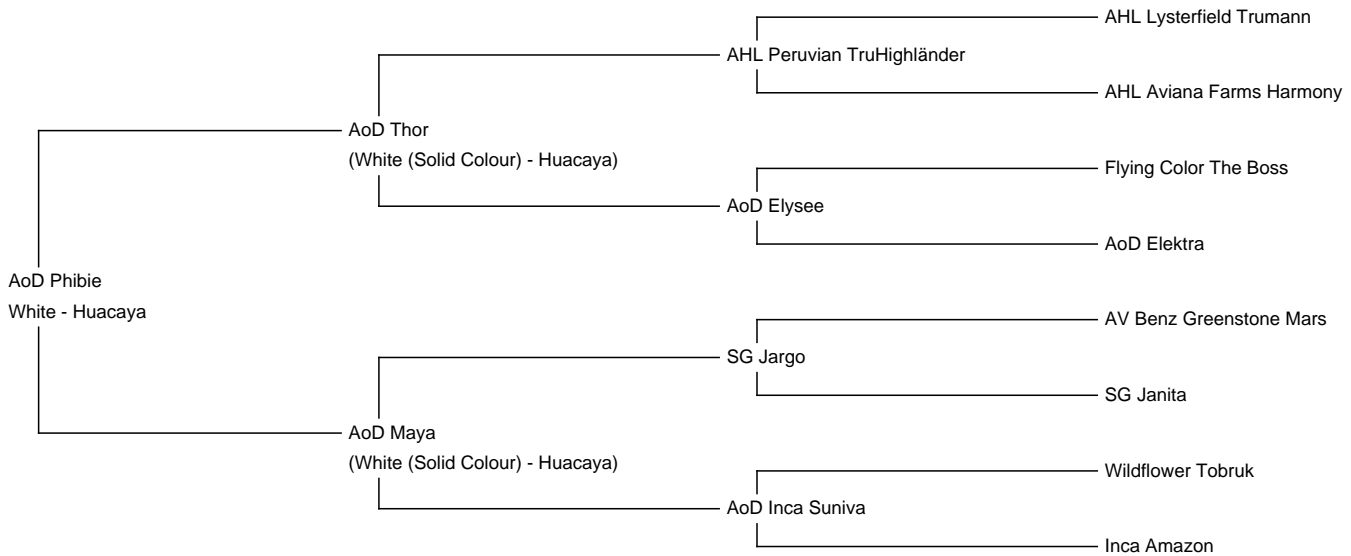

AoD Phibie

Price: Either **(SOLD)**

Sire: AoD Thor

Dam: AoD Maya

Type: Female

Breed Type: Huacaya

Colour: White

Registered With: AAeV

Reg.-Nr.58780

Blood Lineage: Jolimont Warrior,Highländer,

Date of Birth: 26th August 2021

Fleece:

14.00µ SD 3.00µ Curvature 36.00 deg/mm Staple Length 95 mm

(taken on 1st March 2022 at 7 Months of age)

Fibre Testing Authority: Art of Fibre

Description:

Phibie ist eine traumhafte Jungstute mit einem
einem guten , kräftigen Körperbau und einer korrekten Zahnstellung.
Ihr Vlies begeistert uns immer wieder , sie ist sehr dicht und soft, ihr Crimp reicht bis zu den Beinen .
Phibie`s ist sehr umgänglich und eine echt liebe Stute. Genetisch vereint sie einige der besten Blutlinien wie Jolimont
Warrior , AHL Peruvian TruHighländer und Stoneleight Lothario.