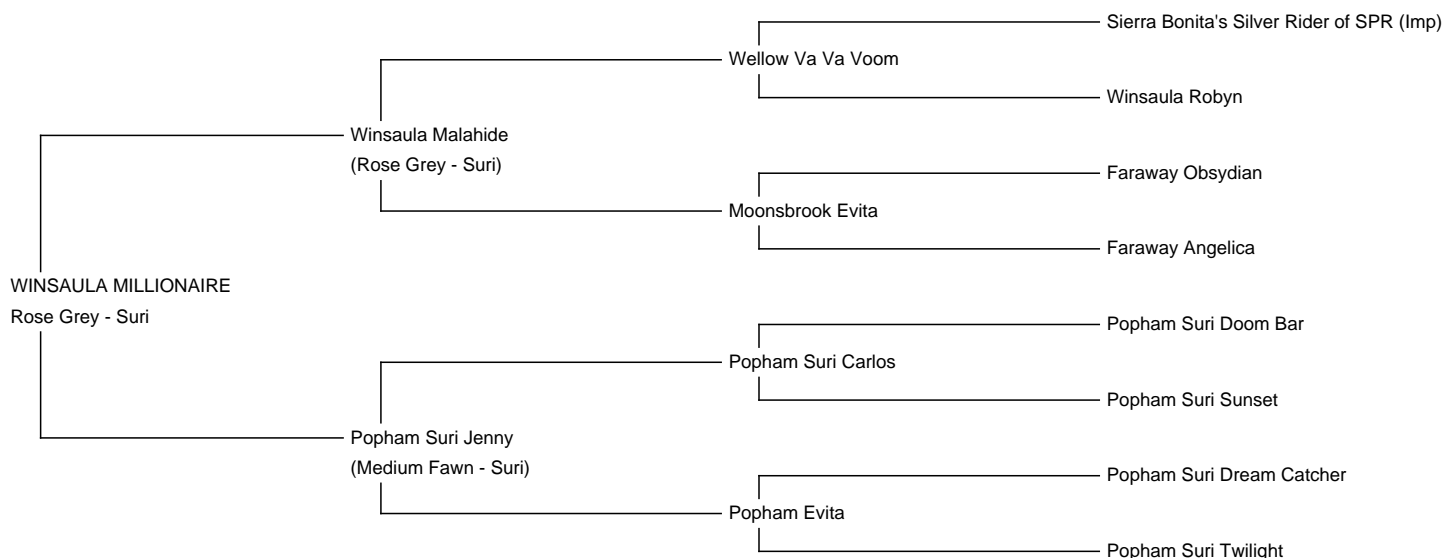

WINSAULA MILLIONAIRE

Price: Price on Application (**SOLD**)

Sire: Winsaula Malahide

Dam: Popham Suri Jenny

Type: Stud Male

Breed Type: Suri

Colour: Rose Grey

Blood Lineage: Macgyver, Accoyo

Date of Birth: 15th September 2022

Description:

Winsaula Millionaire is a beautiful Rose Grey Suri, and progeny of our 2022 National Grey Champion Winsaula Malahide. His Dam is Popham Suri Jenny the first daughter out of the multiple supreme champion Popham Suri Carlos.

His fleece is very dense and lustrous and very fine.

We have too many beautiful boys so must release some even though they are our favourites

Prizes Won:

2023 Three Counties Halter Show

Champion modern Grey Male