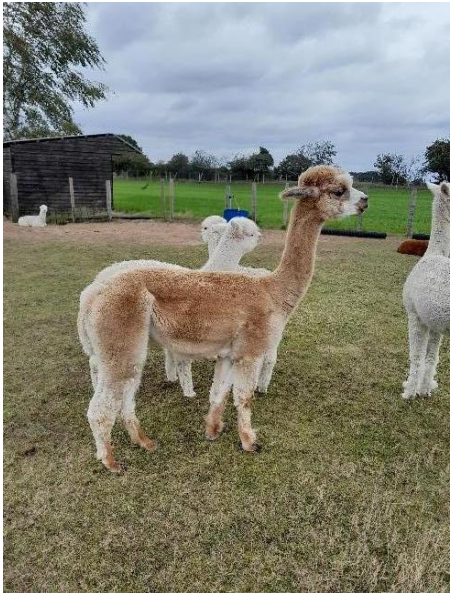

Amber's cria