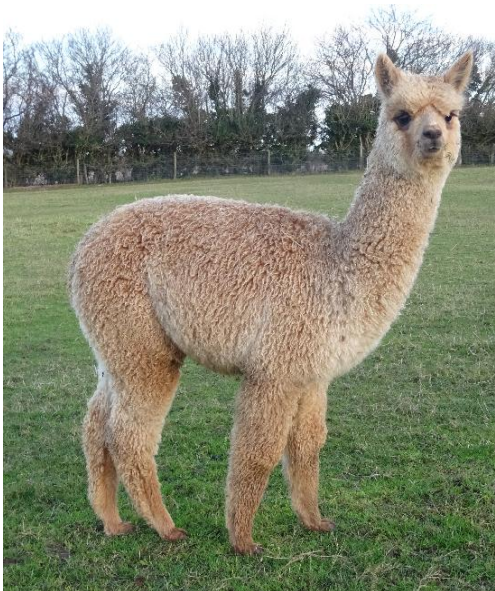

Watership Pyrite (Poppy)