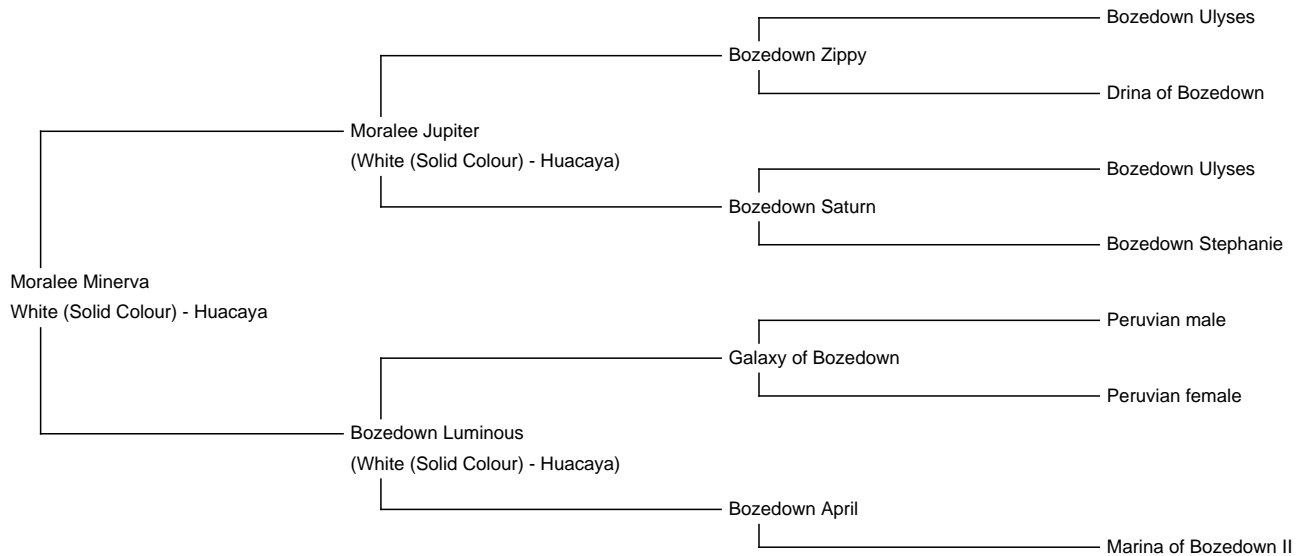

Moralee Minerva

Price: £2,000.00

Sire: Moralee Jupiter

Dam: Bozedown Luminous

Type: Female

Breed Type: Huacaya

Colour: White (Solid Colour)

Registered With: British Alpaca Society

UKBAS38795

Blood Lineage: Pure Peruvian, (Bozedown)

Date of Birth: 1st August 2020

Fleece: (1st)

17.40µ SD 3.60µ CV 20.80% % Over 30 Microns(µ) 0.00% SF 16.90µ Curvature 51.60 deg/mm Staple Length 90 mm

Yield 2.00 Kg/Year

Fibre Testing Authority: Art of Fibre

Description:

Moralee Minerva is a well grown three year old female with impressive conformation and a lovely soft fleece, with good coverage and density. With great Bozedown genetics on both sides of her family lineage she would be an asset to any breeding programme and is ready to breeding start next spring.

Our farm is protected by biosecurity fencing.

Moralee Minerva - head

Moralee Minerva - body