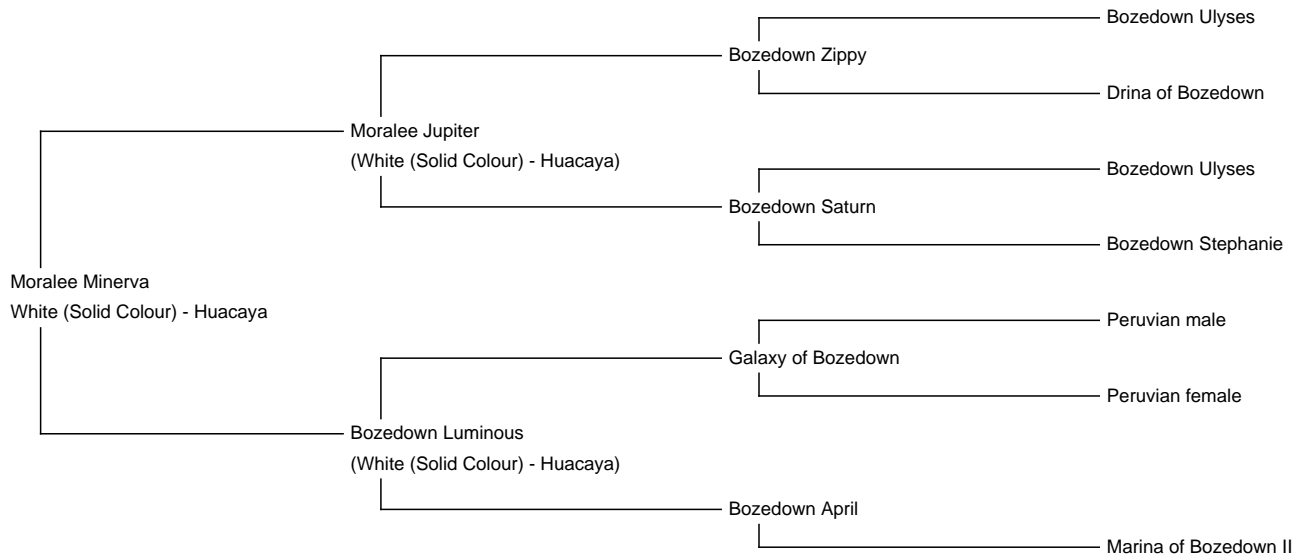

Moralee Minerva

Price: £2,000.00

Sire: Moralee Jupiter

Dam: Bozedown Luminous

Type: Female

Breed Type: Huacaya

Colour: White (Solid Colour)

Registered With: British Alpaca Society

UKBAS38795

Blood Lineage: Pure Peruvian, (Bozedown)

Date of Birth: 1st August 2020

Fleece: (1st)

17.40µ SD 3.60µ CV 20.80% % Over 30 Microns(µ) 0.00% SF 16.90µ Curvature 51.60 deg/mm Staple Length 90 mm

Yield 2.00 Kg/Year

Fibre Testing Authority: Art of Fibre

Description:

Moralee Minerva is a well grown three year old female with impressive conformation and a lovely soft fleece, with good coverage and density. With great Bozedown genetics on both sides of her family lineage she would be an asset to any breeding programme and is ready to breeding start next spring.

Our farm is protected by biosecurity fencing.

Moralee Minerva - head

Moralee Minerva - body