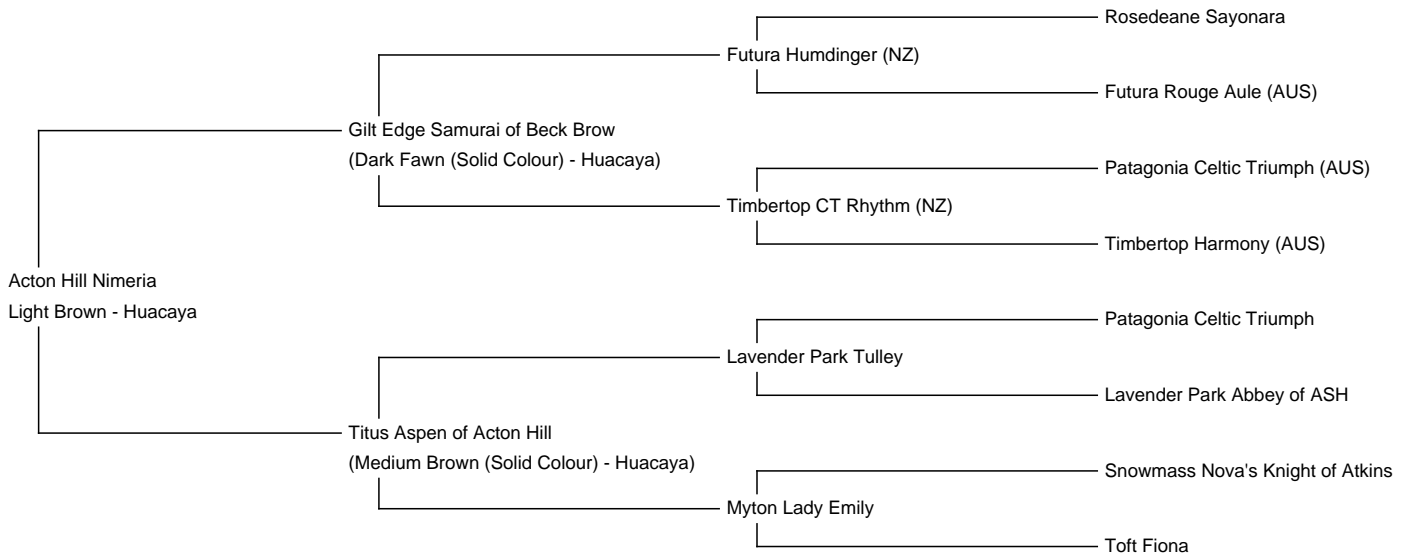

Acton Hill Nimeria

Price: £6,000.00

Sire: Gilt Edge Samurai of Beck Brow

Dam: Titus Aspen of Acton Hill

Type: Pregnant Female (Pregnant)

Breed Type: Huacaya

Colour: Light Brown

Registered With: UKBAS36680

Date of Birth: 20th May 2019

Description:

Nimeria is a very sweet & easy to handle female, she will be 2 years of age in the summer of 2021, Nimeria is a prime example of a Samurai Daughter with the typical trademark head type. Nimeria had a mid brown female cria Acton Hill Gisela sired by Goldmine born May 2021. The Samurai-Goldmine combination is a proven winning formula for Beck Brow & Gi-Gi is a great example of these genetics which offers her & the dam a very promising future. Nimeria is due to birth 26 May 2022 from a repeat mating to sire: Timbertop CT Goldmine ET Beck Brow of Acton Hill (Mid Fawn Champion Male Australian Import, Progeny Record-Extensive Roll Call of Champions)

Dam: Titus Aspen of Acton Hill (Mid Brown Female)

Sire: Gilt Edge Samurai (ET) of Beck Brow (Dark Fawn Supreme Champion Male, Progeny Record-Multiple Champions)

Name of covering male: Timbertop CT Goldmine ET of Beck Brow (Light Fawn)