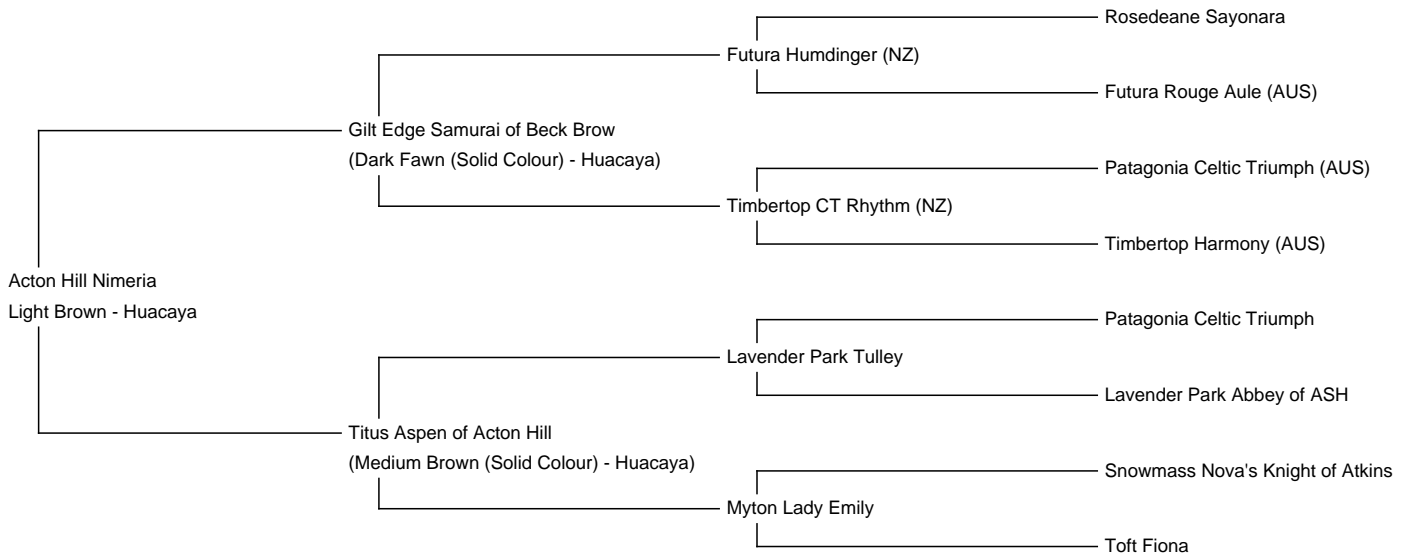

## Acton Hill Nimeria

**Price:** £6,000.00

**Sire:** Gilt Edge Samurai of Beck Brow

**Dam:** Titus Aspen of Acton Hill

**Type:** Pregnant Female (Pregnant)

**Breed Type:** Huacaya

**Colour:** Light Brown

**Registered With:** UKBAS36680

### Description:

Nimeria is a very sweet & easy to handle female, she will be 2 years of age in the summer of 2021, Nimeria is a prime example of a Samurai Daughter with the typical trademark head type. Nimeria had a mid brown female cria Acton Hill Gisela sired by Goldmine born May 2021. The Samurai-Goldmine combination is a proven winning formula for Beck Brow & Gi-Gi is a great example of these genetics which offers her & the dam a very promising future. Nimeria is due to birth 26 May 2022 from a repeat mating to sire: Timbertop CT Goldmine ET Beck Brow of Acton Hill (Mid Fawn Champion Male Australian Import, Progeny Record-Extensive Roll Call of Champions)

Dam: Titus Aspen of Acton Hill (Mid Brown Female)

Sire: Gilt Edge Samurai (ET) of Beck Brow (Dark Fawn Supreme Champion Male, Progeny Record-Multiple Champions)

**Name of covering male:** Timbertop CT Goldmine ET of Beck Brow (Light Fawn)