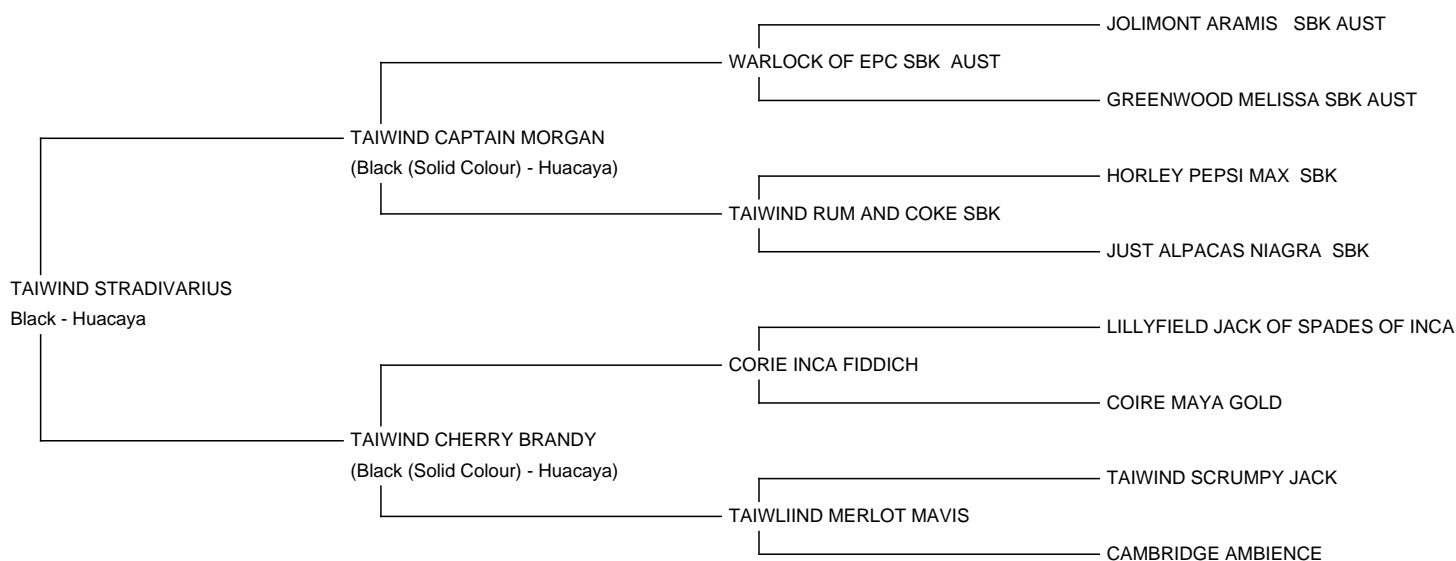

TAIWIND STRADIVARIUS

Price: Price on Application (**SOLD**)

Sire: TAIWIND CAPTAIN MORGAN

Dam: TAIWIND CHERRY BRANDY

Type: Young Male (Intact)

Breed Type: Huacaya

Colour: Black

Registered With: TAIBASUK071

UKBAS38635

Blood Lineage: AUSTRALIAN.

Date of Birth: 14th August 2020

Description:

TAIWIND STRADIVARIUS IS A WELL GROWN BLUE BLACK MALE, TRUE TO TYPE, CORRECT CONFORMATION WITH A RANGY FRAME AND PLENTY OF BONE.

BOTH PARENTS COME FROM OUR CORE HERD WHICH PRODUCE SOME GREAT OFFSPRING..
STRADY'S DAM IS TAIWIND CHERRY BRANDY WHO HERSELF WAS A CHAMPION BLACK FEMALE WHILE HER DAM TAIWIND MERLOT MAVIS KEEPS ON PRODUCING AMAZING OFFSPRING.
HIS SIRE IS THE BLACK MULTI CHAMPION TAIWIND CAPTAIN MORGAN WHO HAD AN AMAZING SHOW RECORD, MORGAN'S SIRE IS EPC WARLOCK WHO ORIGINATED FROM THE ELITE CORE HERD IN AUSTRALIA AND BRED BY MAT AND KATHY LLOYD. HE WAS IMPORTED FOR TAIWIND ALPACAS, HIS GENETICS ARE VERY SORT AFTER.

STRADIVARIUS IS A LOVELY LOOKING YOUNG MALE WHO WOULD BE AS ASSET TO ANY SERIOUS BLACK

BREEDER WANTING GOOD BLACK GENETICS.

WE OPERATE A VERY STRICT BIO-SECURITY REGIME ON OUR FARM
MOB UK
07790674334.

Alpaca Photo 1