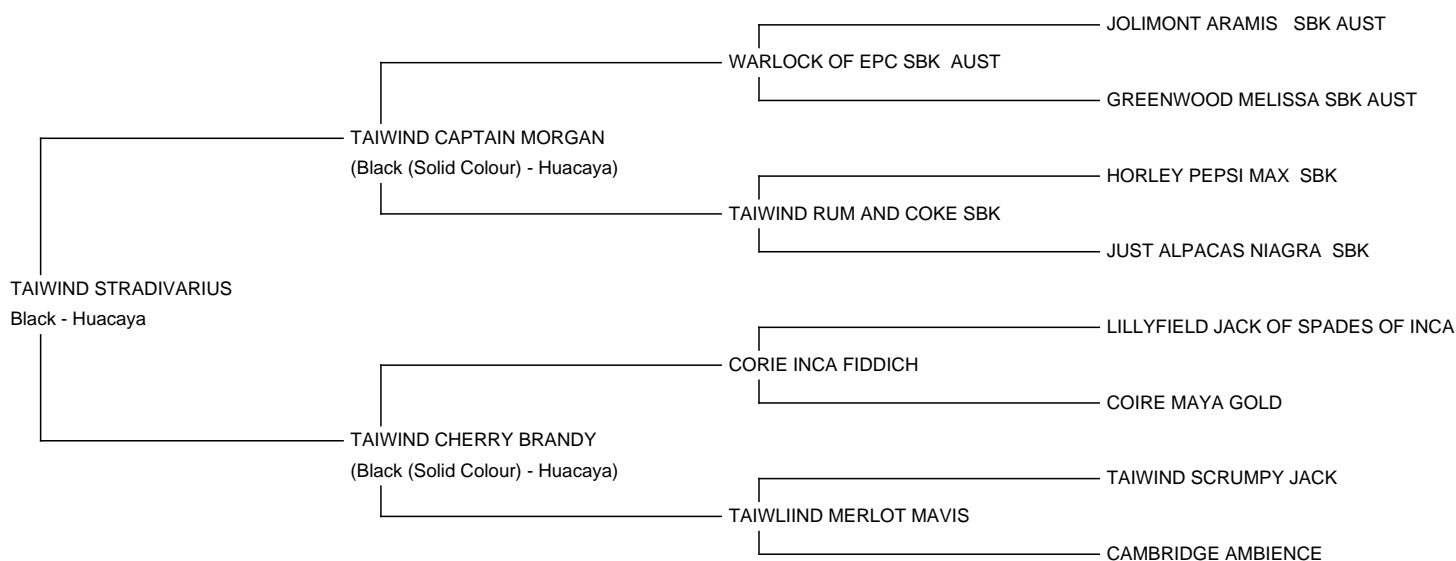

TAIWIND STRADIVARIUS

Price: Price on Application (SOLD)

Sire: TAIWIND CAPTAIN MORGAN

Dam: TAIWIND CHERRY BRANDY

Type: Young Male (Intact)

Breed Type: Huacaya

Colour: Black

Registered With: TAIBASUK071

UKBAS38635

Blood Lineage: AUSTRALIAN.

Date of Birth: 14th August 2020

Description:

TAIWIND STRADIVARIUS IS A WELL GROWN BLUE BLACK MALE, TRUE TO TYPE, CORRECT CONFORMATION WITH A RANGY FRAME AND PLENTY OF BONE.

BOTH PARENTS COME FROM OUR CORE HERD WHICH PRODUCE SOME GREAT OFFSPRING..
STRADY'S DAM IS TAIWIND CHERRY BRANDY WHO HERSELF WAS A CHAMPION BLACK FEMALE WHILE HER DAM TAIWIND MERLOT MAVIS KEEPS ON PRODUCING AMAZING OFFSPRING.
HIS SIRE IS THE BLACK MULTI CHAMPION TAIWIND CAPTAIN MORGAN WHO HAD AN AMAZING SHOW RECORD, MORGAN'S SIRE IS EPC WARLOCK WHO ORIGINATED FROM THE ELITE CORE HERD IN AUSTRALIA AND BRED BY MAT AND KATHY LLOYD. HE WAS IMPORTED FOR TAIWIND ALPACAS, HIS GENETICS ARE VERY SORT AFTER.

STRADIVARIUS IS A LOVELY LOOKING YOUNG MALE WHO WOULD BE AS ASSET TO ANY SERIOUS BLACK

BREEDER WANTING GOOD BLACK GENETICS.

WE OPERATE A VERY STRICT BIO-SECURITY REGIME ON OUR FARM

MOB UK

07790674334.

Alpaca Photo 1