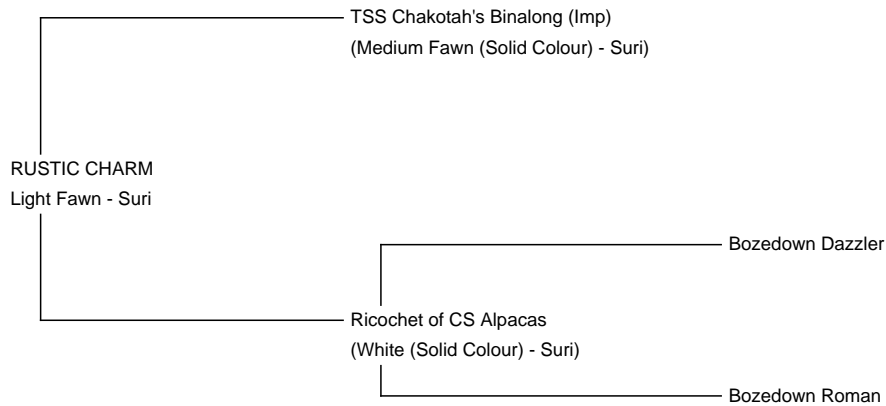

RUSTIC CHARM

Price: Price on Application

Sire: TSS Chakotah's Binalong (Imp)

Dam: Ricochet of CS Alpacas

Type: Stud Male

Breed Type: Suri

Colour: Light Fawn

Registered With: BAS REGISTERED: UKBAS35819

Date of Birth: 24th June 2018

Description:

Fantastic Light Fawn Male Suri, excellent conformation and substance of bone. Very fine and dense and uniform fleece with a comfort factor of 99.9%

Prizes Won:

HoEAG Fiesta 2019 Suri Champion Light Male