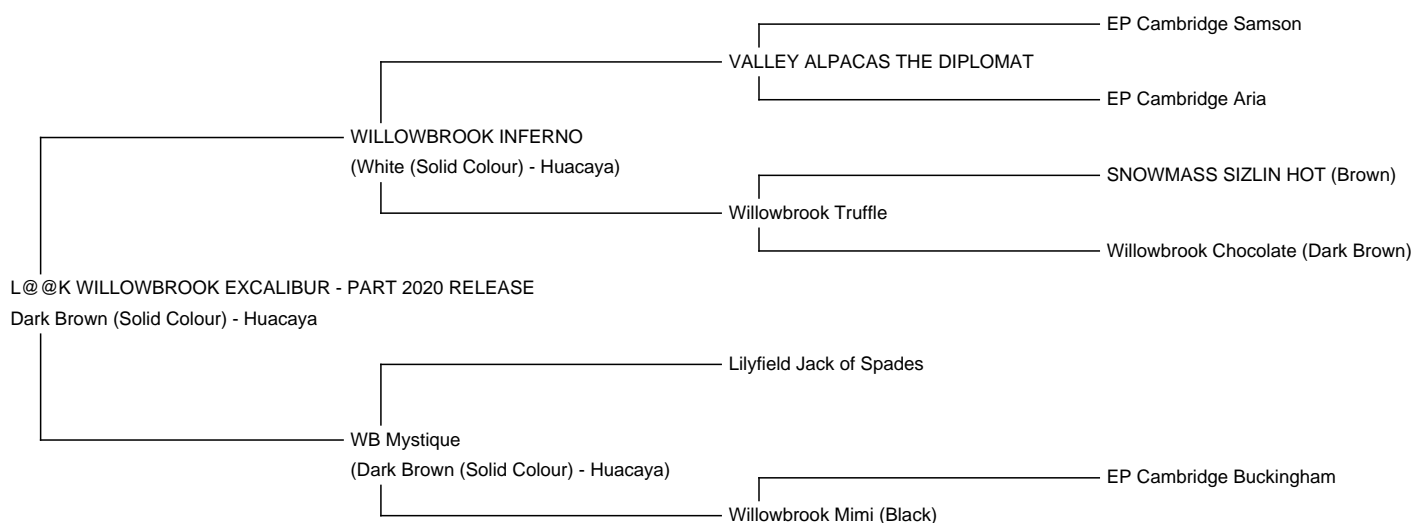

L@@K WILLOWBROOK EXCALIBUR - PART 2020 RELEASE

Price: N/A (SOLD)

Sire: WILLOWBROOK INFERNO

Dam: WB Mystique

Type: Young Male (Intact)

Breed Type: Huacaya

Colour: Dark Brown (Solid Colour)

Registered With: Registered with the B.A.S.

Ear tag: WBRBASUK126

Blood Lineage: Australian/Snowmass

Date of Birth: 2nd September 2019

Description:

WB Excalibur is registered with the British Alpaca Society as a solid dark brown huacaya male. He is a young intact weanling, with an inquisitive and gentle disposition. As the photographs demonstrate, he is very handsome, with a strong compact frame and very attractive head type! Phenotypically, WB Excalibur is true to type, with a strong bone structure, correct conformation and bite, and a very desirable short nose.

EXCALIBUR PRIOR TO SHEARING MAY 2020

EXCALIBUR AFTER SHEARING JUNE 2020

WB EXCALIBUR AND HIS FRIENDS CYCLONE (WHITE) AND FLAPJACK (BROWN)