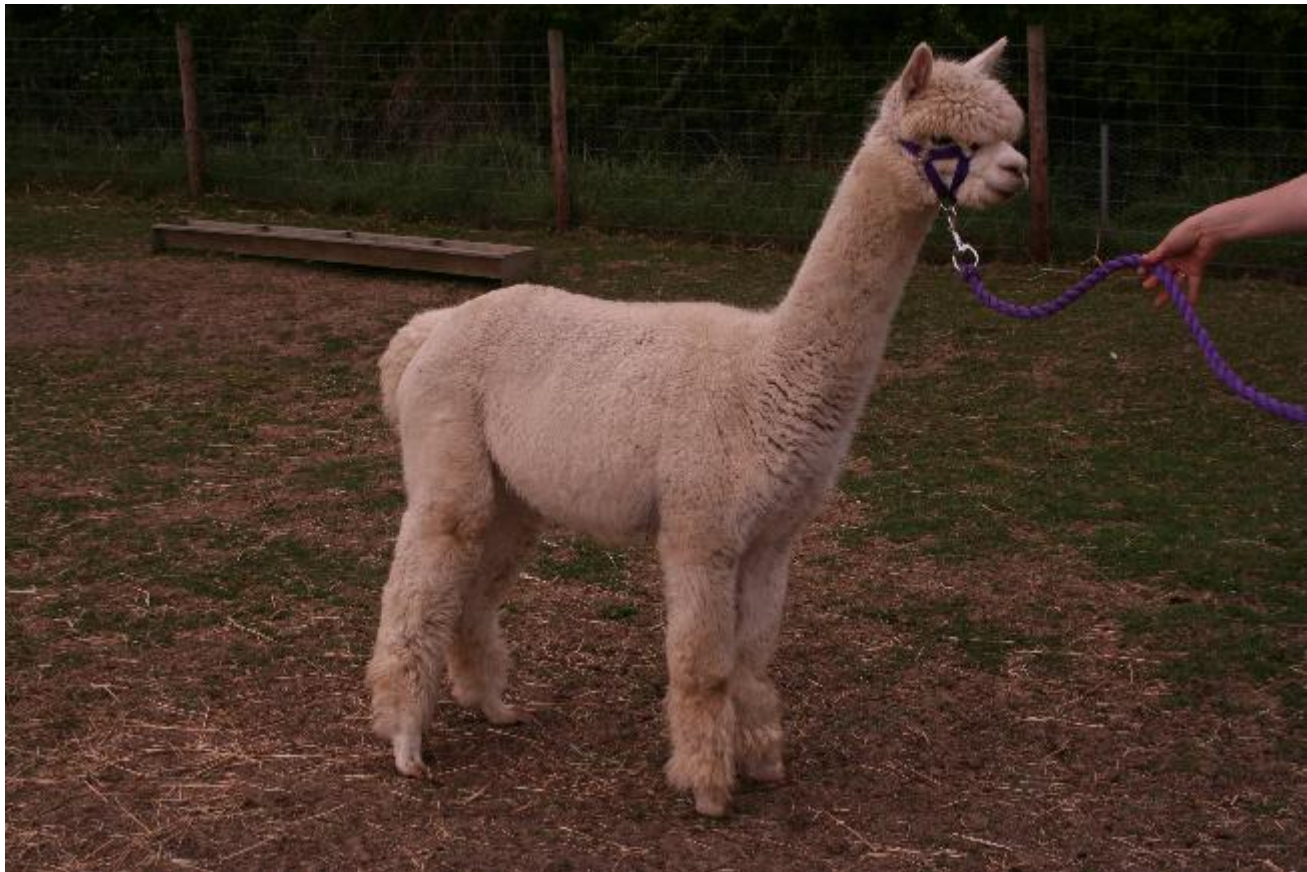

Alpaca Photo 1