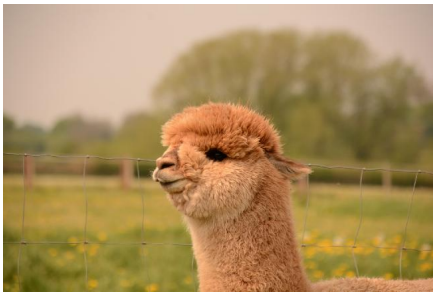

## **\*Updated\* Alpaca Farm Iregi**

**Price:** £600.00 (excl VAT) **(SOLD)**

**Sire:** Alpaca Farm Elmo

**Dam:** Willowbrook Armina

**Type:** Young Male (Intact)

**Breed Type:** Huacaya

**Colour:** Medium Fawn (Solid Colour)

### **Description:**

Alpaca Farm Iregi (Iregi meaning Rebel) is a really lovely boy with terrific potential.

Iregi has an ultra fine fleece with a very low transition line on the blanket and excellent conformation. Iregi's dam forms a key part of our breeding program as she continues to produce mutli award winning alpacas but sadly Iregi will be too related to our herd hence the only reason for putting him up for sale.

### **Prizes Won:**

So far only shown once with excellent results in a highly competitive class.

- 2019 Midlands Championship 3rd

Face Shot

Halter Shot

Alpaca Photo 3