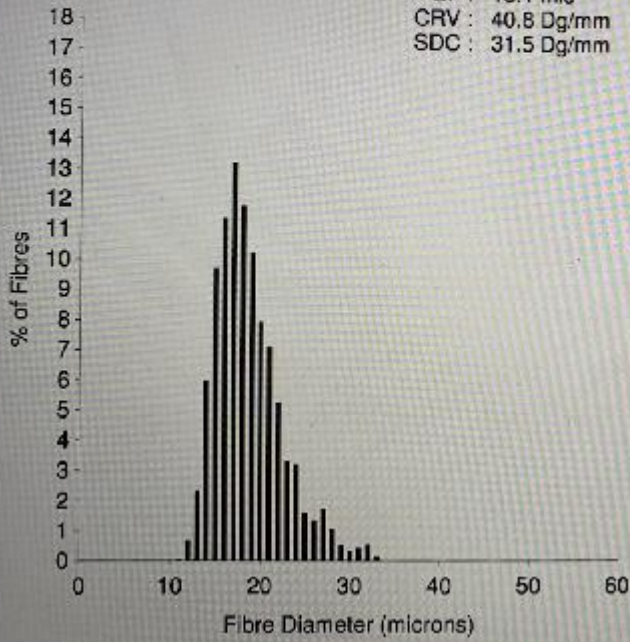

**Registered With:** BAS

**Blood Lineage:** Lillyfield Jack of Spades

**Date of Birth:** 10th August 2016

**Description:**

Prudence is a proportional, beautiful and well tempered female with a fleece that shows several desired traits of density, crimp and fineness. She is a proven female who has given us a delightful 1st cria, showing the exceptional traits of his Dam and Sire. Prudence is only for sale due to my appaloosa breeding programme. (cria @ foot not included) VAT will need to be added on purchase.

- Name of covering male:** Lane House Harper (Medium Fawn)
- Last Mating Date:** 22nd June 2019
- Estimated Date Cria Due (Pregnant Female):** 22nd May 2020
- Number of Crias bred from female:** 1

Alpaca Photo 1

EarTag : Prudence  
Micron : 18.7 mic  
SD : 3.7 mic  
CVD : 20.0 %  
CEM : 8.1 mic  
<15 : 9.0 %  
CF : 98.9 %  
SF : 18.1 mic  
CRV : 40.8 Dg/mm  
SDC : 31.5 Dg/mm

Staple Len : 100.0 mm  
Min Mic : 17.6 mic  
Max Mic : 21.2 mic  
SD Along : 1.30 mic