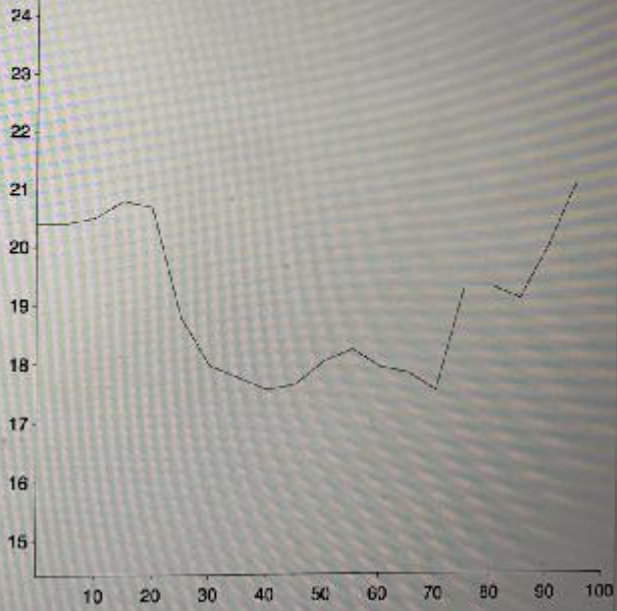

EarTag : Prudence
Micron : 18.7 mic
SD : 3.7 mic
CVD : 20.0 %
CEM : 8.1 mic
<15 : 9.0 %
CF : 98.9 %
SF : 18.1 mic
CRV : 40.8 Dg/mm
SDC : 31.5 Dg/mm

Staple Len : 100.0 mm
Min Mic : 17.6 mic
Max Mic : 21.2 mic
SD Along : 1.30 mic