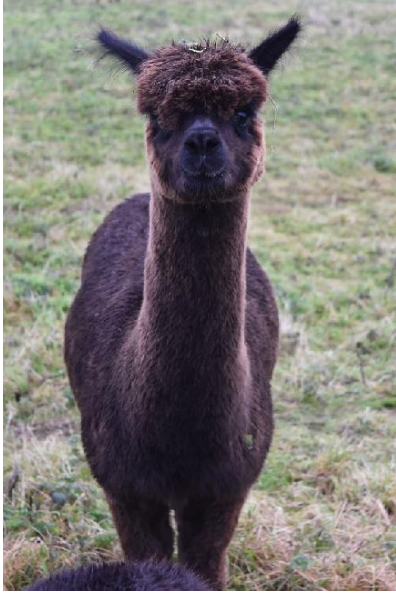

## Orchard Corner Coconut

**Price:** £2,000.00 (excl VAT) **(SOLD)**

**Sire:** Wimmera Skies Jacomo of Woodbine (Imp)

**Dam:** Woodbine Foxy Lady

**Type:** Female

**Breed Type:** Huacaya

**Colour:** Dark Brown (Solid Colour)

### Description:

Coconut is a dark brown female. As you can see from her fleece stats and show results she is of good conformation, and carries a consistent, soft and dense fleece. We expect her to continue to carry these attributes like her dam, Foxy Lady, who still, at 6 years old has a micron of 23.4.

### Prizes Won:

Northumberland County Show 2019 5th

The Yorkshire Show 2019 3rd

Coconut

Alpaca Photo 2

Alpaca Photo 3