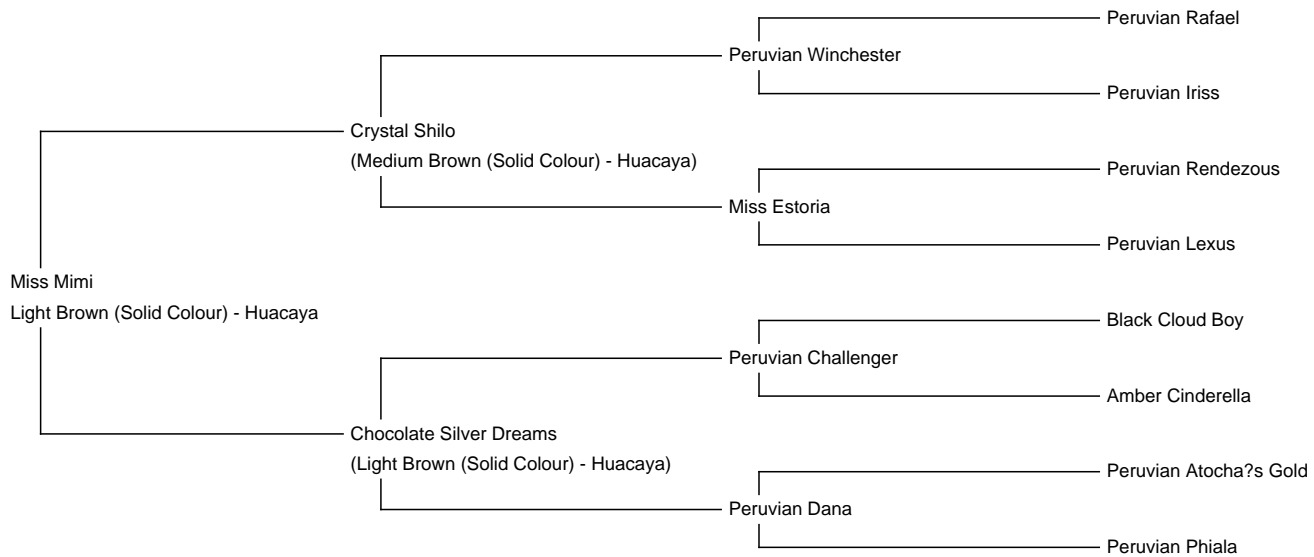

# Miss Mimi

**Price:** \$750.00

**Sire:** Crystal Shilo

**Dam:** Chocolate Silver Dreams

**Type:** Female

**Breed Type:** Huacaya

**Colour:** Light Brown (Solid Colour)

**Registered With:** ARI

## Description:

She is 9 years old and knows her place in the barn. She is a great mother! She produces dense fiber offspring.

**Number of Crias bred from female:** 4