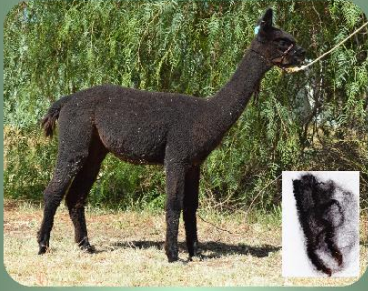

Alpaca Photo 1