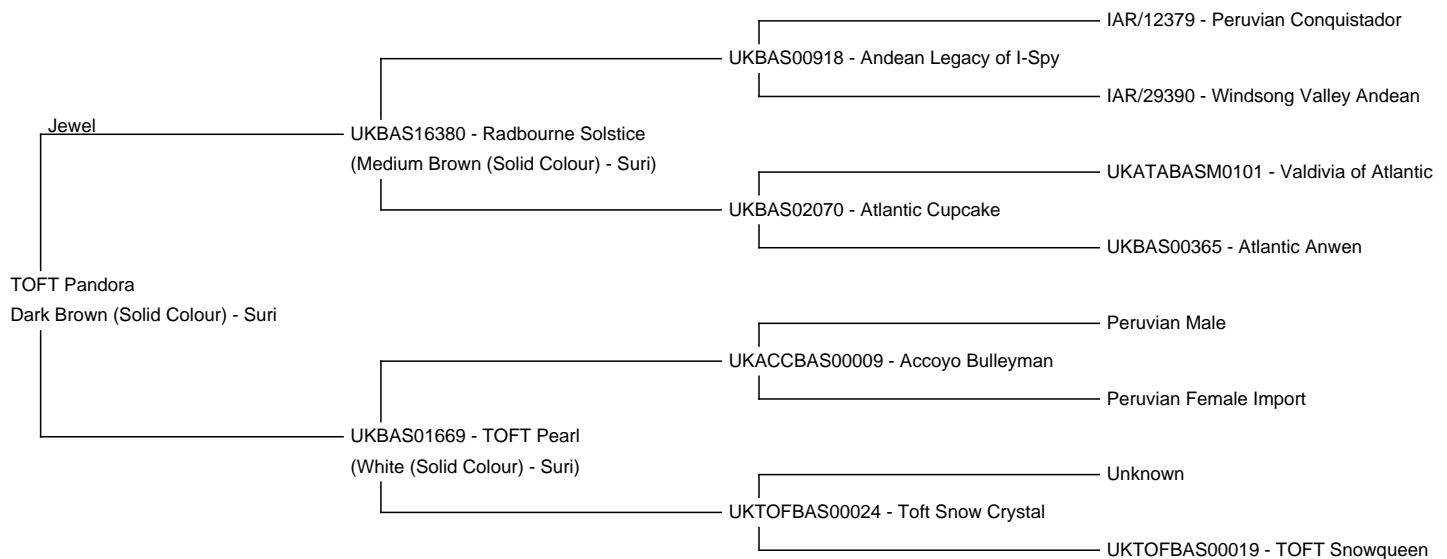

TOFT Pandora

Price: £4,000.00 (excl VAT)

Sire: UKBAS16380 - Radbourne Solstice

Dam: UKBAS01669 - TOFT Pearl

Type: Pregnant Female (Pregnant)

Breed Type: Suri

Colour: Dark Brown (Solid Colour)

Registered With: British Alpaca Society

UKBAS27640

Blood Lineage: Peruvian/Chilean

Date of Birth: 26th June 2015

Description:

TOFT Pandora is a beautifully conformed dark brown suri female exhibiting a fine uniform lustrous fleece. She is scanned pregnant for 2019 to our dark brown Suri Stud Pinkney Bollinger.