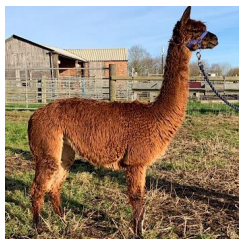

We offer?

- ? On farm stud services.
- ? Off farm mobile stud services.
- ? Stud males for lease.
- ? Proven stud males for sale.
- ? Potential stud males for sale.

We only sell pedigree registered stock with proven genetics.

We have selected the very best of alpaca genetics to create our herd. We are both BAS judges with 20 yrs experience in alpaca breeding ? why not let our experience be the platform for your success?

*Discounts available for multiple purchases

*Tailored packages available on request

Name of covering male: Pinkney Bollinger (Dark Brown)

Last Mating Date: 18th July 2019

Estimated Date Cria Due (Pregnant Female): 18th June 2020

Number of Crias bred from female: 2

TOFT Pandora