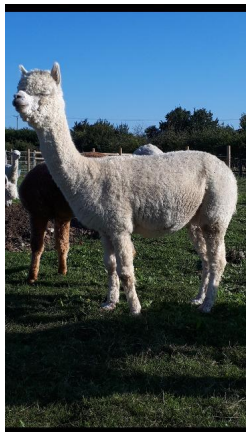

Her dam has produced grey and with grey also on the stud male used for this mating this females may be of interest to grey breeders.

**** Fleece shot is from the covering stud male Bozedown Rebellion ****

Name of covering male: Bozedown Rebellion (Dark Brown)

Last Mating Date: 30th August 2018

Estimated Date Cria Due (Pregnant Female): 30th July 2019

Alpaca Photo 1