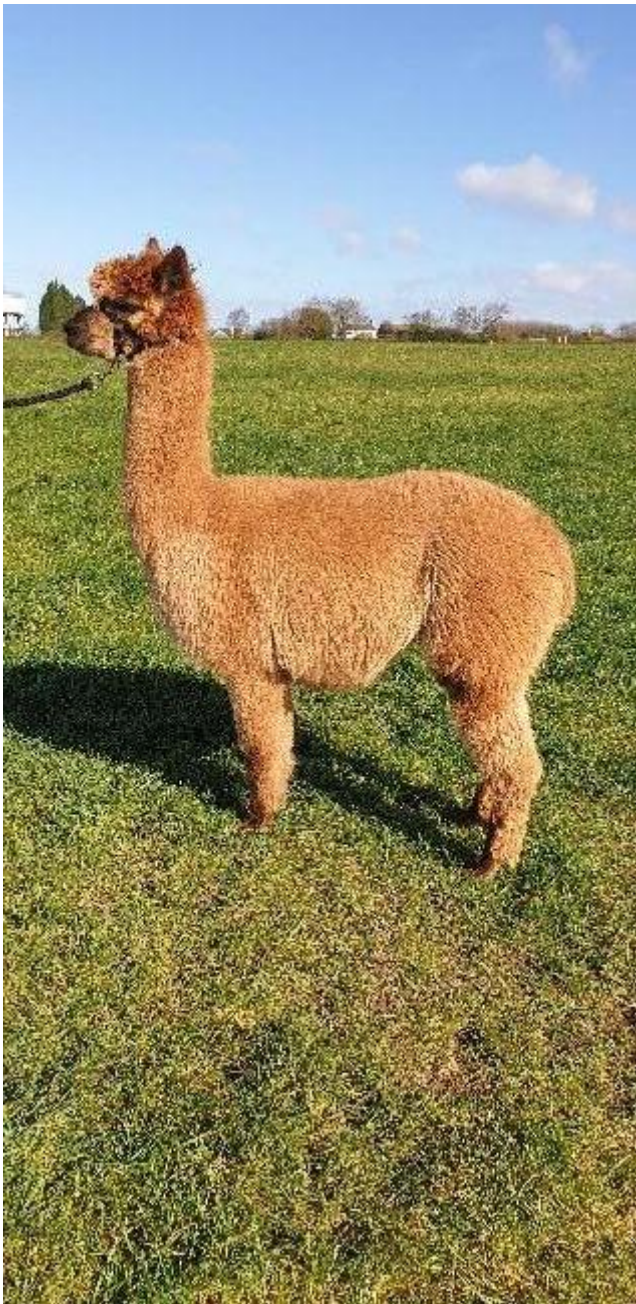

Rosaria - Fleece Shot