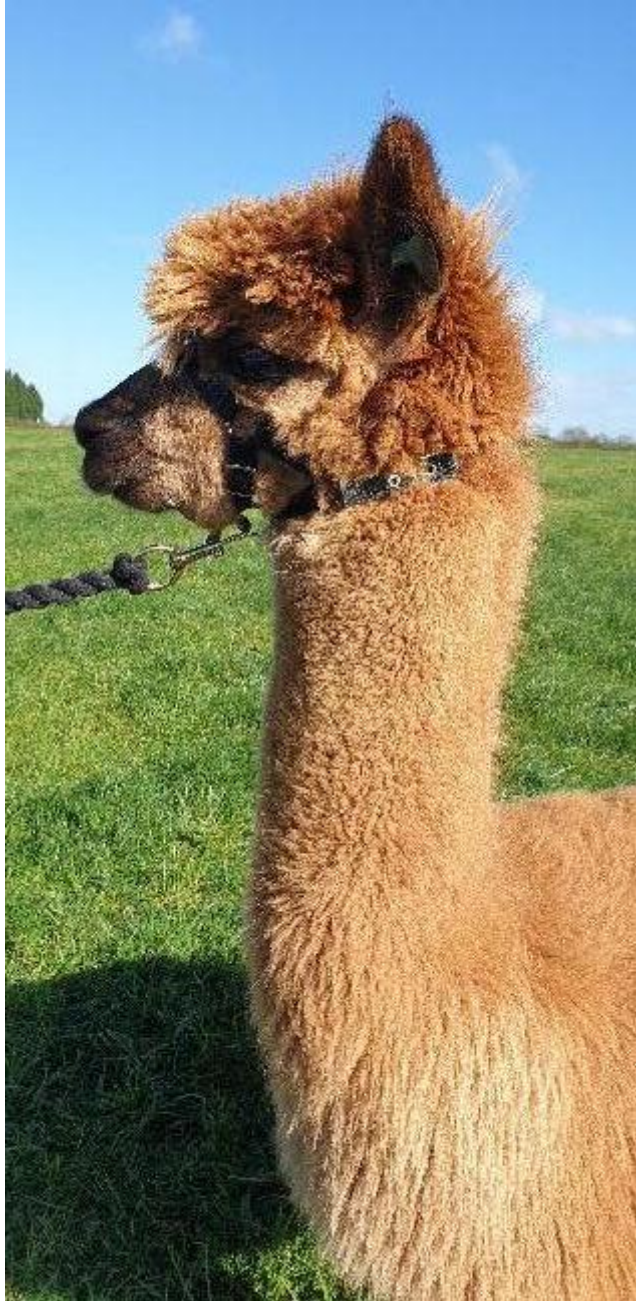

Rosaria - Body Shot

Name of covering male: Cambridge Storm Cell (Black)

Last Mating Date: 25th July 2019

Estimated Date Cria Due (Pregnant Female): 25th June 2020

Number of Crias bred from female: 3

Rosaria - Head Shot