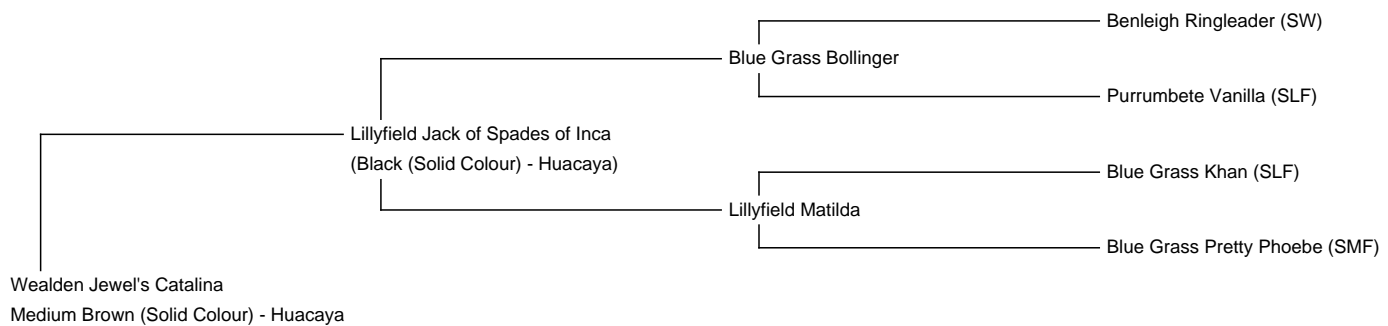

Wealden Jewel's Catalina

Price: N/A (SOLD)

Sire: Lillyfield Jack of Spades of Inca

Dam: Not Specified

Type: Female

Breed Type: Huacaya

Colour: Medium Brown (Solid Colour)

Registered With: British Alpaca Society

UKBAS16181

Date of Birth: 25th June 2010

Diameter (Micron) of first fleece sample: 20.90 μ

Fleece: (2nd)

27.50 μ

Fibre Testing Authority: Australian Alpaca Fibre Testing

Description:

A pretty solid mid brown female from a colour pedigree and producing colour herself. Catalina is a very friendly, laid back alpaca.