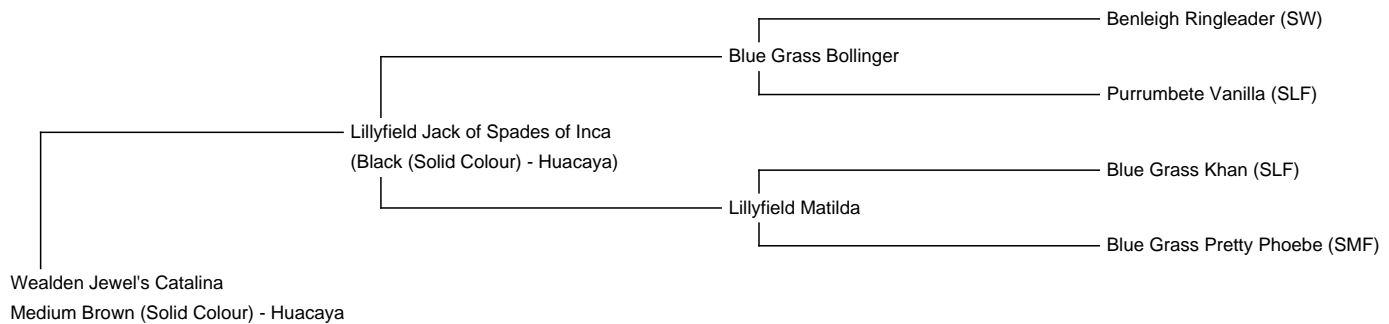

Wealden Jewel's Catalina

Price: N/A (SOLD)

Sire: Lillyfield Jack of Spades of Inca

Dam: Not Specified

Type: Female

Breed Type: Huacaya

Colour: Medium Brown (Solid Colour)

Registered With: British Alpaca Society

UKBAS16181

Date of Birth: 25th June 2010

Diameter (Micron) of first fleece sample: 20.90 μ

Fleece: (2nd)

27.50 μ

Fibre Testing Authority: Australian Alpaca Fibre Testing

Description:

A pretty solid mid brown female from a colour pedigree and producing colour herself. Catalina is a very friendly, laid back alpaca.