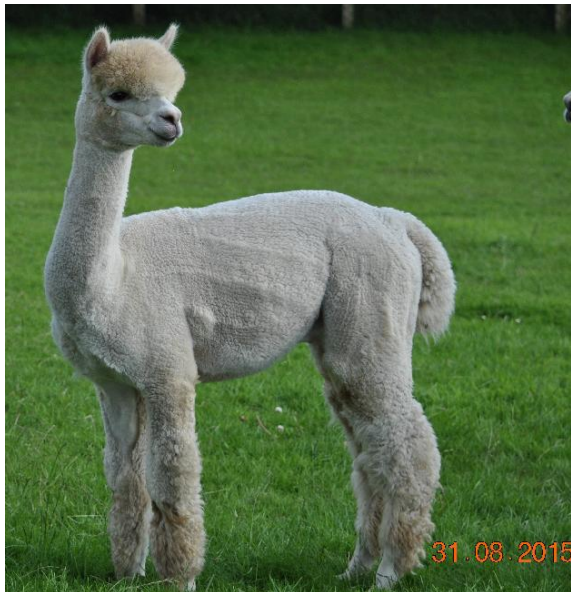

Alpaca Photo 2

Description:

Young white male, halter trained and easy to handle

Rivenherd Austin