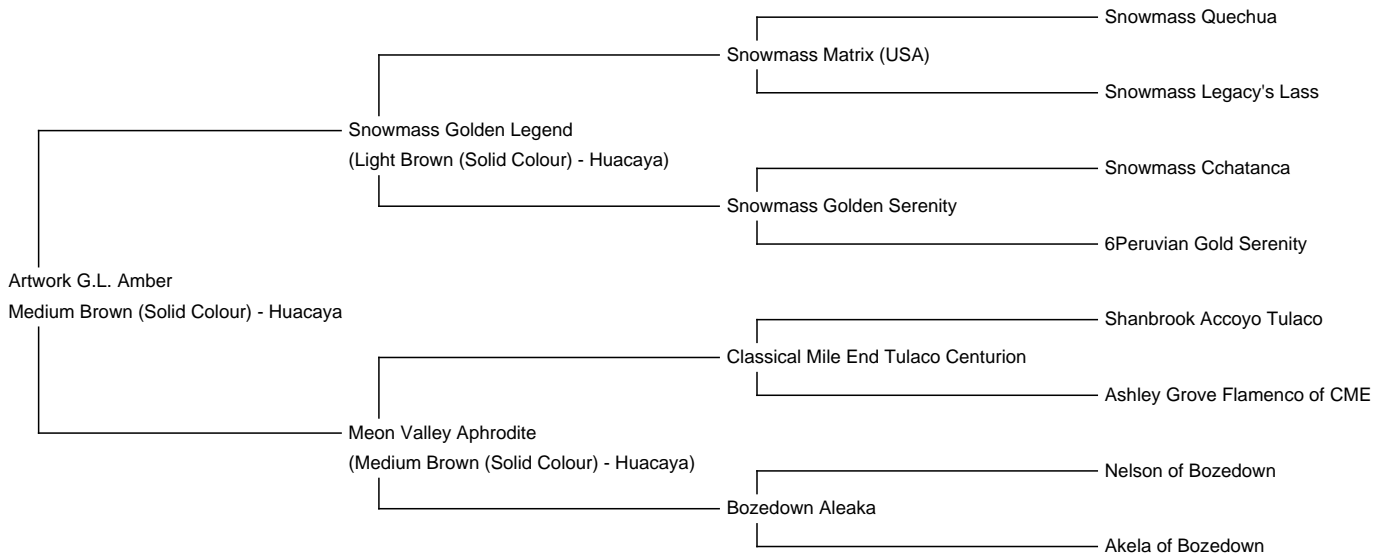

# Artwork G.L. Amber

**Price:** N/A (SOLD)

**Sire:** Snowmass Golden Legend

**Dam:** Meon Valley Aphrodite

**Type:** Female

**Breed Type:** Huacaya

**Colour:** Medium Brown (Solid Colour)

**Registered With:** BAS, SAG

**Blood Lineage:** Snowmass

**Date of Birth:** 15th July 2014

## Description:

Amber is a pretty mid brown female from our favourite female phonotype line, namely Meon Valley Aphrodite, a daughter of Classical Mile End Tulaco Centurion. Aphrodite previously gave us Azucena (who also produced Aurora). Amber's Sire is Snowmass Golden Legend - a direct descendant from the legendary Snowmass Matrix, whose Sire was Snowmass Quechua. To add to her impressive genetics, Amber is of lovely disposition, and is offered with a mating to any one of the top Snowmass Sires to reinforce the Snowmass genetics.

Amber1

Amber2

Amber-H