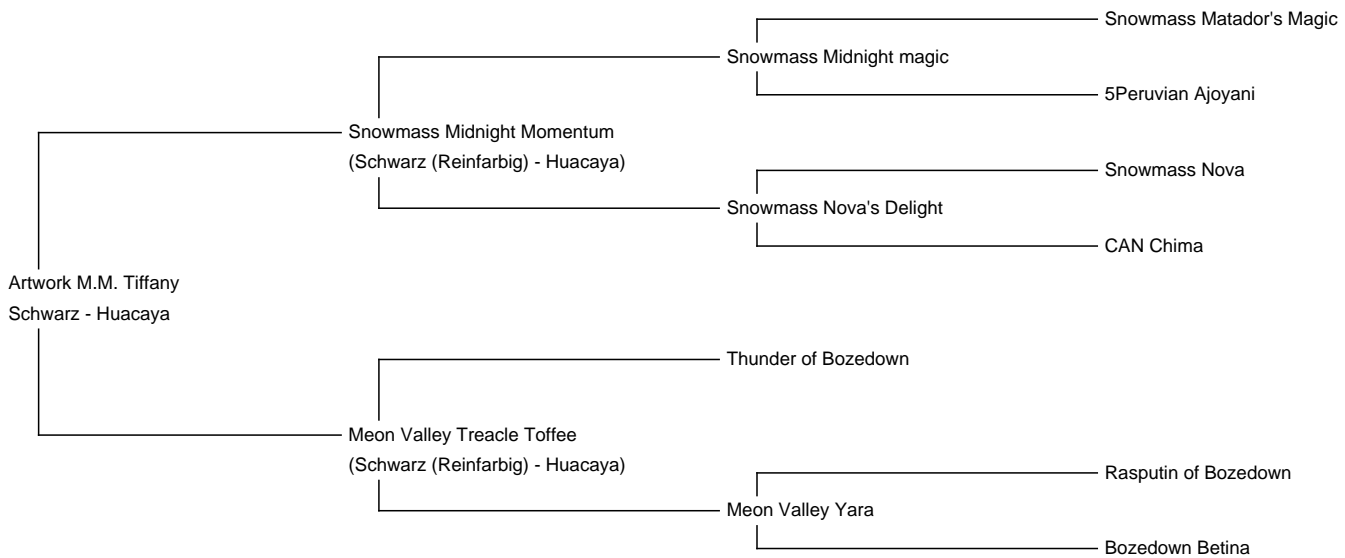

Artwork M.M. Tiffany

Preis: k/A (VERKAUFT)

Vater: Snowmass Midnight Momentum

Mutter: Meon Valley Treacle Toffee

Typ: Stute

Rasse: Huacaya

Farbe: Schwarz

Registriert mit: BAS UKBAS25157

Blutlinie: Snowmass/Thunder of Bozedown

Geburtsdatum: 25/07/2014

Beschreibung:

Tiffany is a lovely daughter to our Meon Valley Treacle Toffee, following a mating with our impressive black herdsire Snowmass Midnight Momentum. Treacle had previously given us Artwork Tuco, from a mating with the legendary Snowmass Incan King, and Artwork Tinto, from a mating with Champion Meon Valley Ardingly. On the dam side we find Thunder of Bozedown, and on the Sire side Snowmass Midnight Magic.

Lovely looking, Tiffany has a 20 pence size white dot perfectly centred on her chest, where a number would be on a show girl.

With a strong blue-black background, lovely conformation and a great disposition, Tiffany promises to be an excellent choice for the discerning breeder looking to enhance his black lines.

Tiffany is offered with a mating to our top black Snowmass Midnight Legend.

Tiffany 1

Tiffany 2