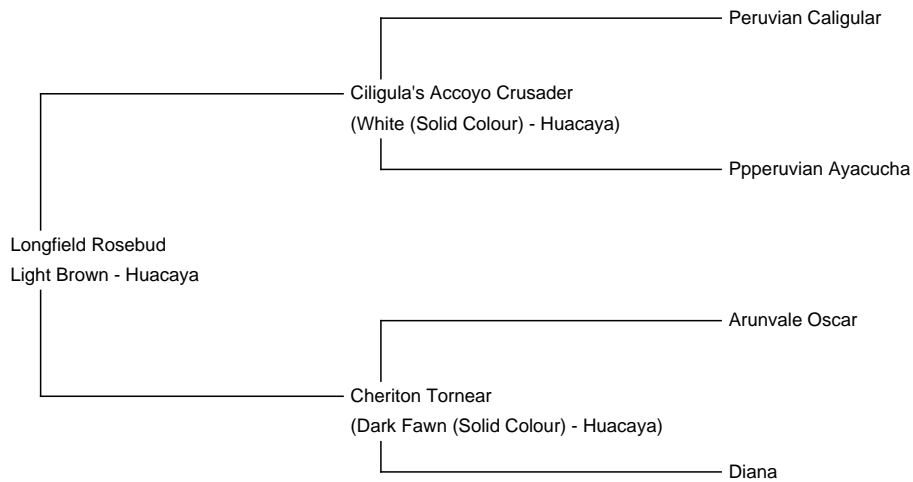

## Longfield Rosebud

**Price:** N/A (SOLD)

**Sire:** Ciligula's Accoyo Crusader

**Dam:** Cheriton Tornear

**Type:** Female

**Breed Type:** Huacaya

**Colour:** Light Brown

**Registered With:** B.A.S. UKBAS10159

### Description:

Rosebud has always produced quality cria, she's an exceptional breeding female.

Longfield Rosebud